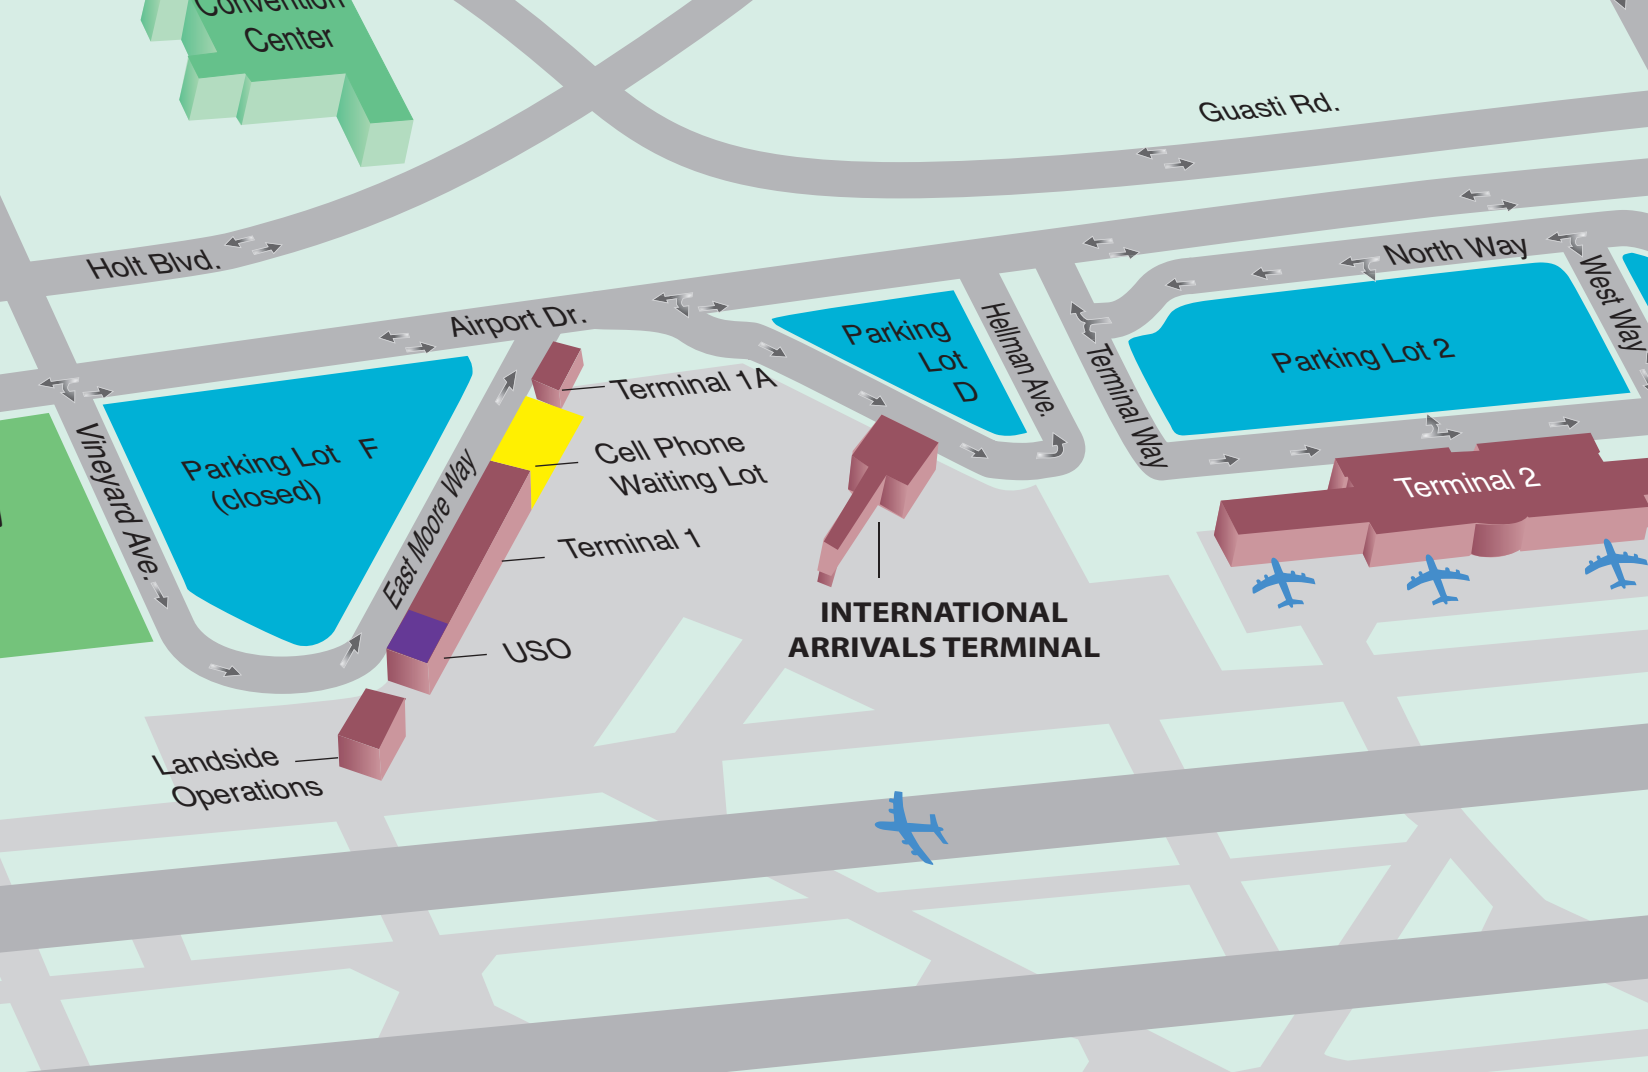

Questions? Call (909) 975-5430

LA/Ontario International
Los Angeles World Airports

Located on E. Moore Way next to the old terminal building

Convention Center

Guasti Rd.

Holt Blvd.

Airport Dr.

Parking Lot D

Hellman Ave.

North Way

West Way

Parking Lot 2

Parking Lot F (closed)

Terminal 1A

Cell Phone Waiting Lot

Terminal 1

USO

INTERNATIONAL ARRIVALS TERMINAL

Terminal 2

Landside Operations