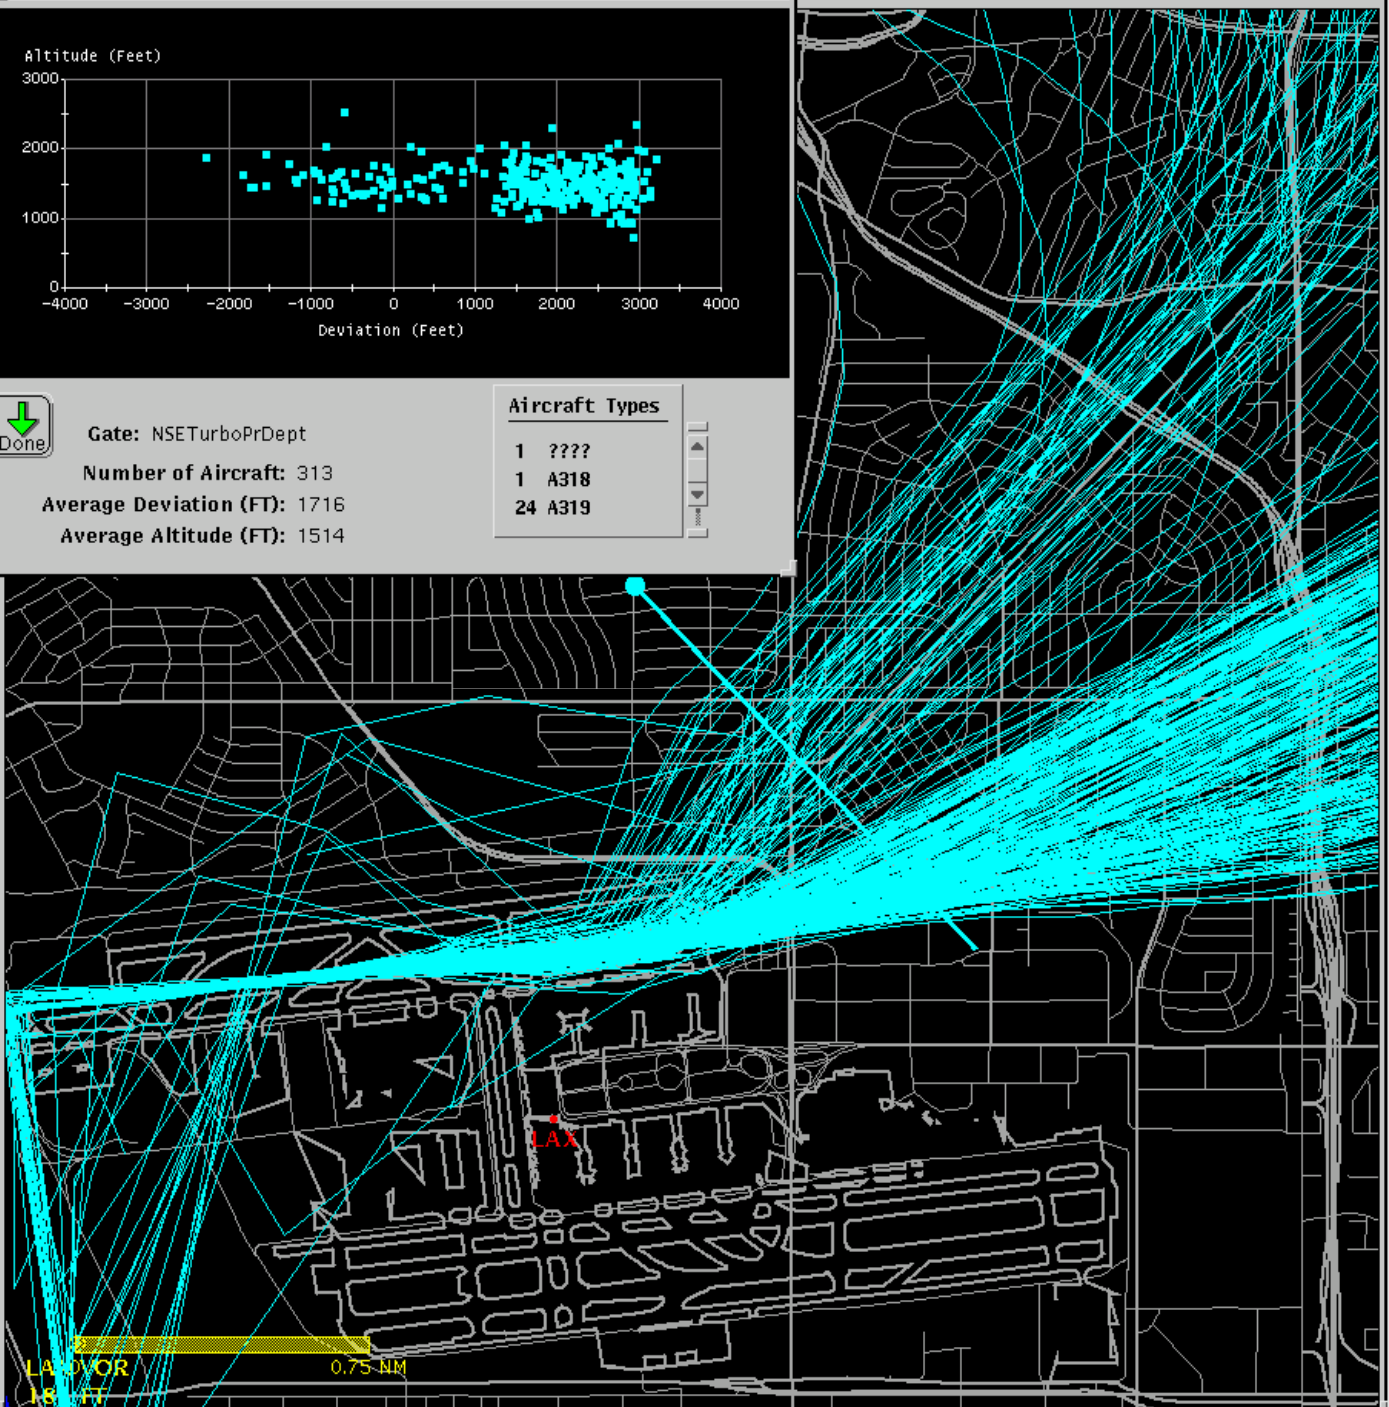

Date/Time Range:

Start Date/Time: 12 /27 /04 06 :00 :00

End Date/Time: 12 /27 /04 23 :59 :59

Flight Data:

Find:

Flight Type: ☐ Find All

☒ Departures ☐ Arrivals

☐ Locals ☐ Overflights

Gate Check:

Gate: NSETurboPrDept

Number of Aircraft: 313

Average Deviation (FT): 1716

Average Altitude (FT): 1514

Aircraft Types

- 1 ?????
- 1 A318
- 24 A319

Airline: ☒ Find All

Aircraft: ☒ Find

☒ Display Tracks

Date	Time	Type	Airline/Flt Tail #	Aircraft
12/27/04	07:10	Departure	VFR4773	????
12/27/04	07:15	Departure	UAL4	B752
12/27/04	07:16	Departure	NWA302	B752
12/27/04	07:17	Departure	SKW6079	E120
12/27/04	07:19	Departure	AAL118	B762
12/27/04	07:21	Departure	UAL1296	B744
12/27/04	07:23	Departure	SWA2719	B737
12/27/04	07:25	Departure	AAL582	MD83
12/27/04	07:28	Departure	UAL1480	A320
12/27/04	07:29	Departure	SKW6126	E120

Number of items found by query: 324

Select line to display track information

LAX 0.75 NM