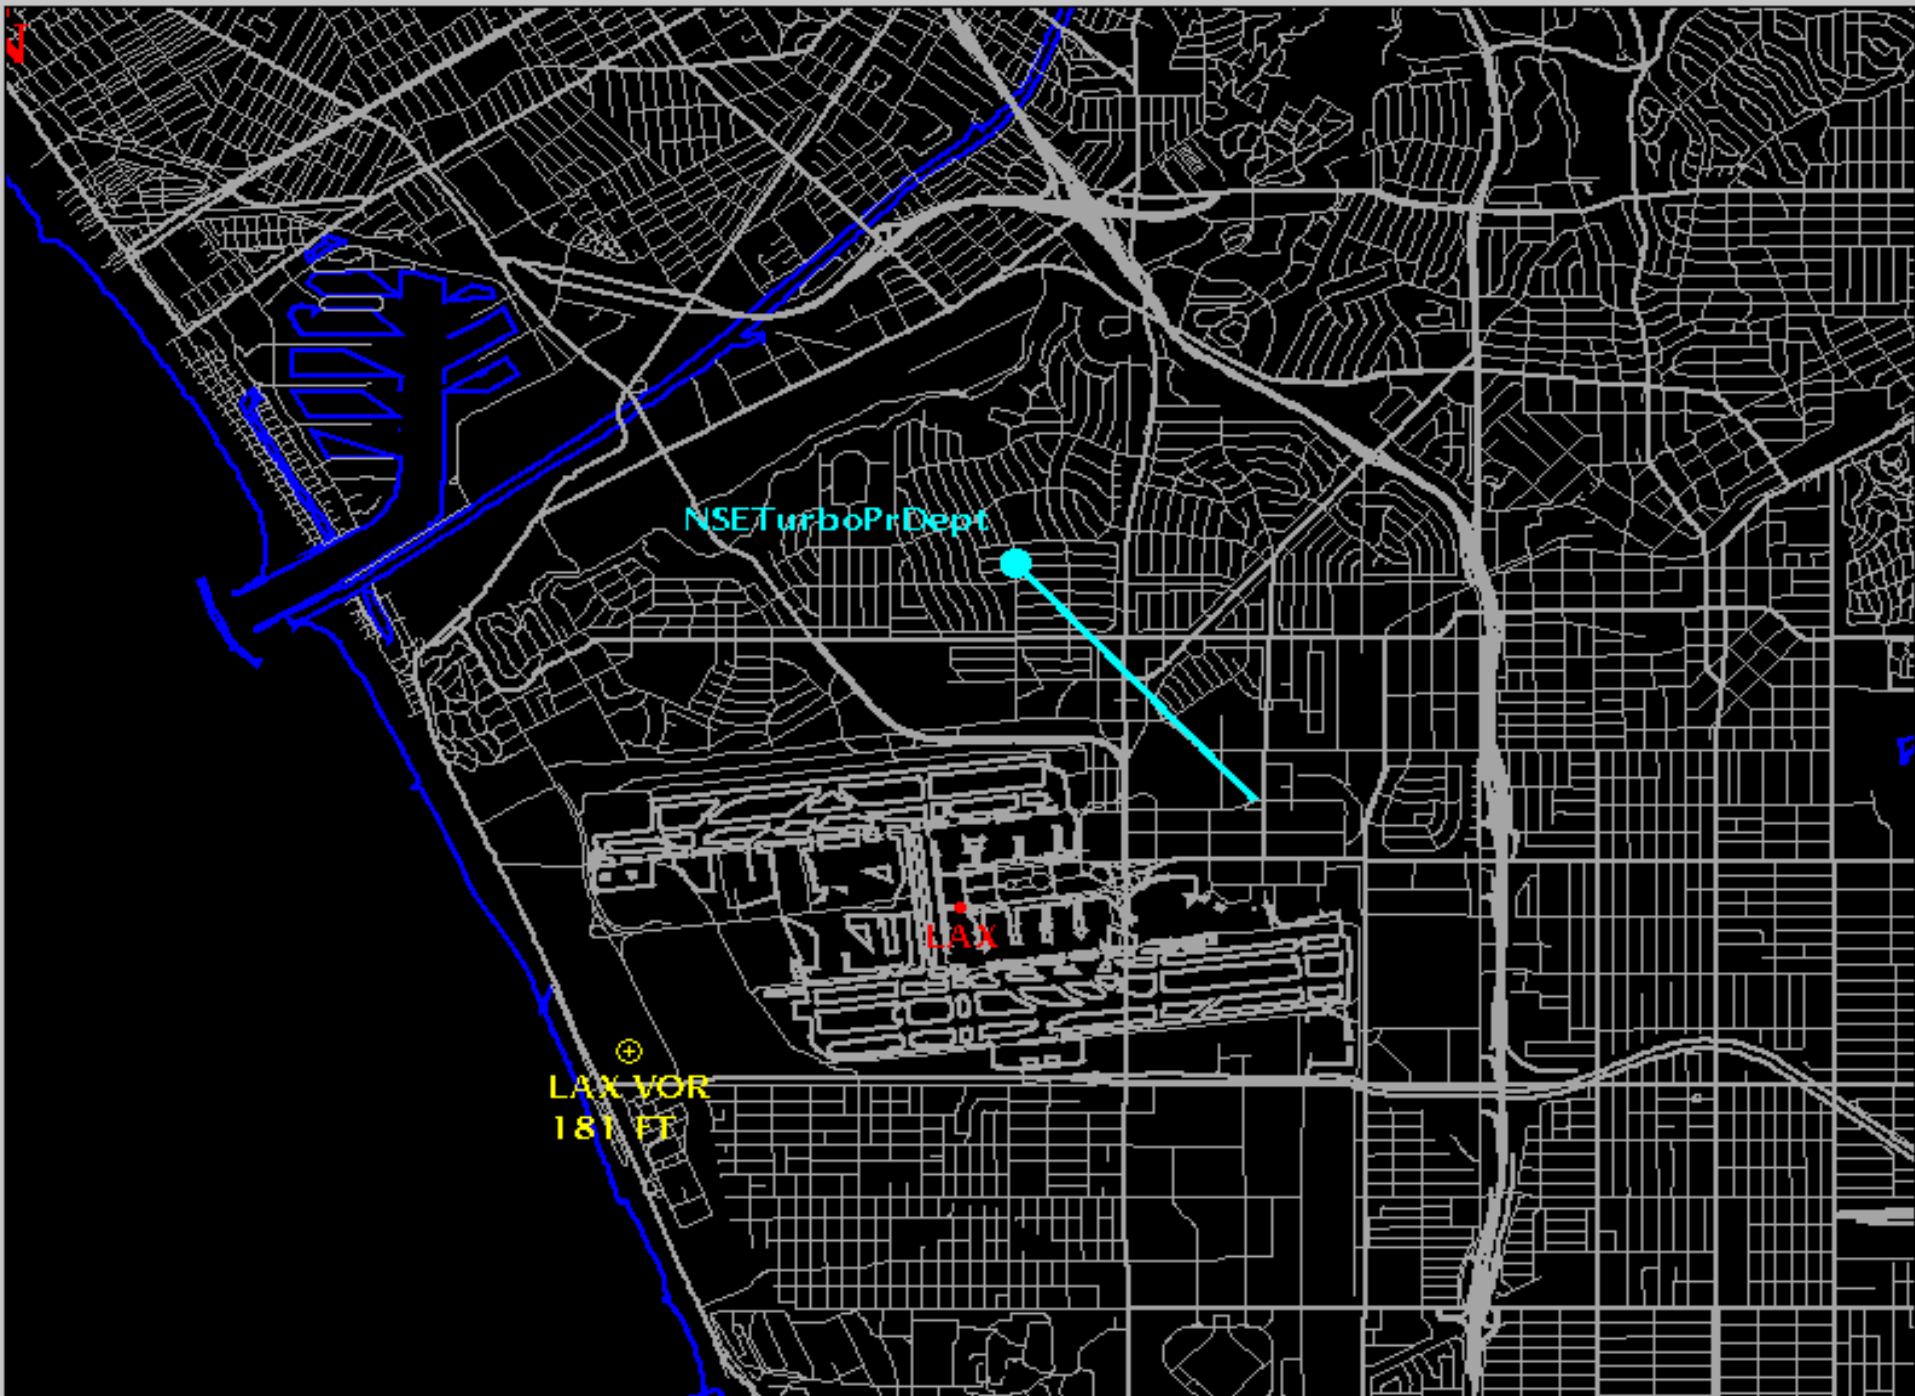

NSETurboPrDept

LAX

⊕
LAX VOR
181 FT