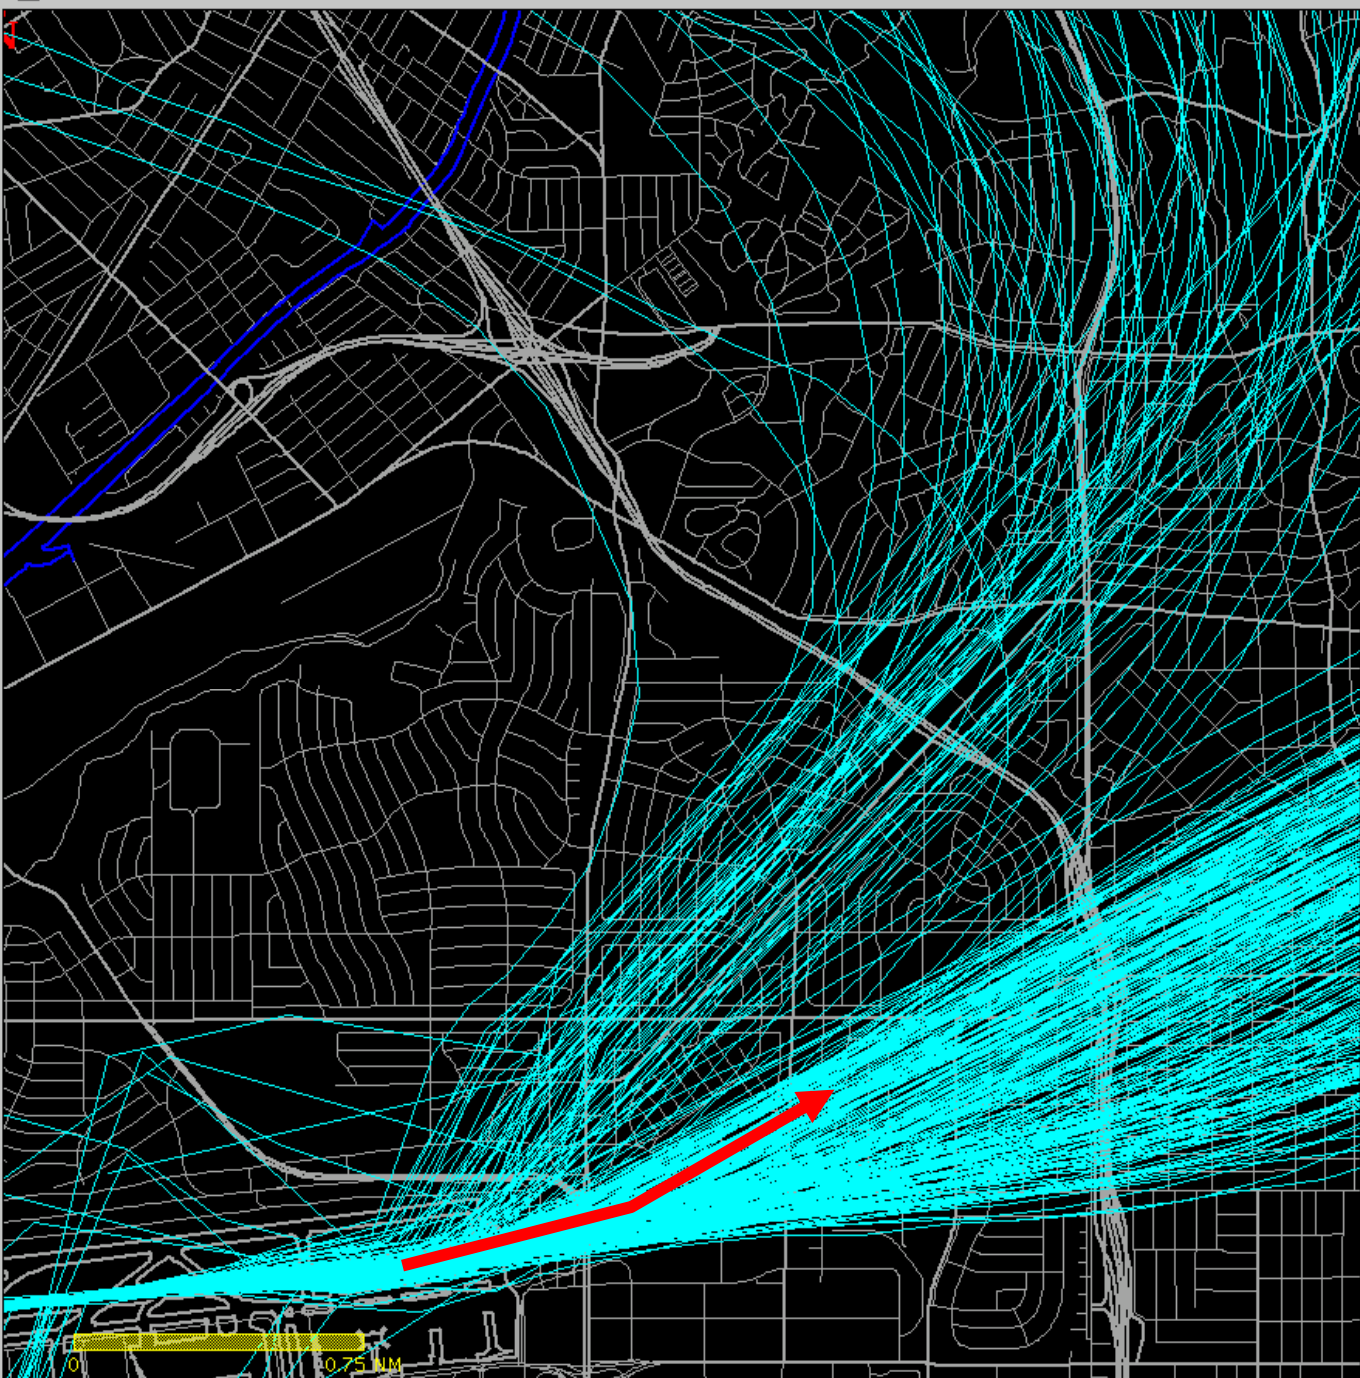

Number of items found by query: 66
 Select line to display track information

Date/Time Range:

Start Date/Time: 12 / 27 / 04 06 :00 :00
 End Date/Time: 12 / 27 / 04 23 :59 :59

Flight Data: All Flight Strip Info No Flight Strip I
Find: All Transponder Tail Number

Flight Type: Find All
 Departures Arrivals
 Locals Overflights

Gate Check: F

Airline: Find All

Aircraft: Find

Display Tracks

Date	Time	Type	Airline/Flt Tail #	Aircraft
12/27/04	06:33	Departure	SWA454	B733
12/27/04	06:39	Departure	USA64	A321
12/27/04	06:43	Departure	SWA2192	B733
12/27/04	06:47	Departure	AAL1946	B763
12/27/04	06:50	Departure	FFT136	A319
12/27/04	06:51	Departure	UAL596	A319
12/27/04	06:53	Departure	DAL1852	B764
12/27/04	06:54	Departure	SWA957	B733
12/27/04	07:00	Departure	AMT798	B738
12/27/04	07:10	Departure	VFR4773	????

Number of items found by query: 324
 Select line to display track information

PV Peninsula Overflights by Turboprops and Jets

Date/Time Range:

Start Date/Time: 12 /20 /04 23 :40 :00

End Date/Time: 12 /21 /04 00 :45 :00