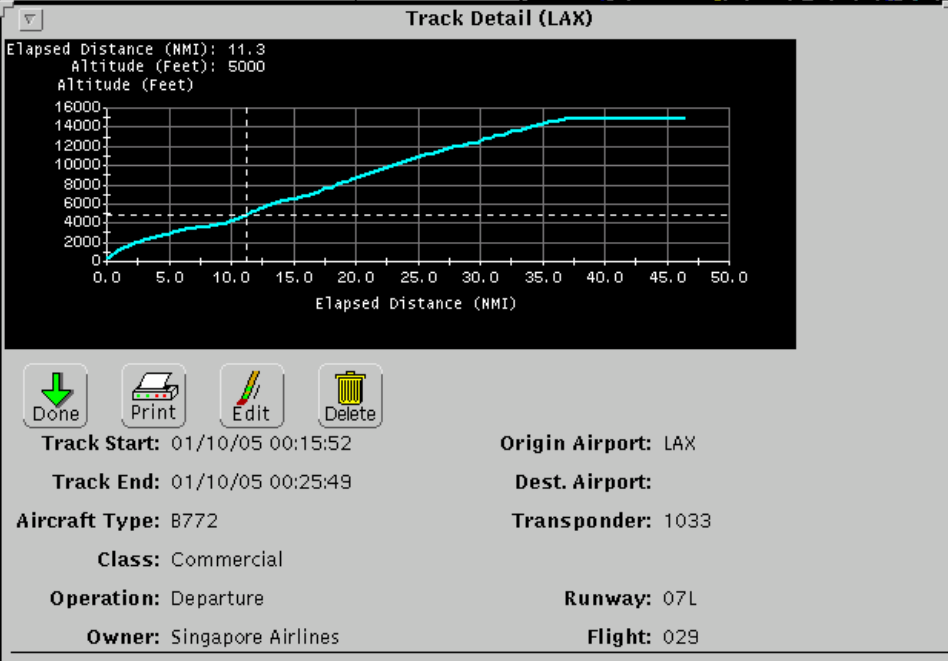

Flight Data: All Flight Strip Info No Flight Str

Find: All Transponder Tail Number

Flight Type: Find All

Departures Arrivals
 Locals Overflights

Gate Check:

Airline: Find All

Aircraft: F

Date/Time Range:
 Start Date/Time: 01 /09 /05 23 :20 :00
 End Date/Time: 01 /10 /05 00 :30 :00