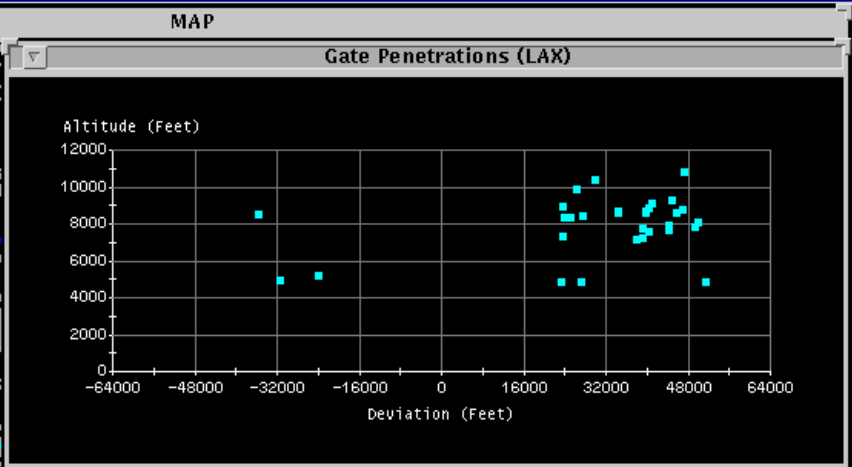

Query Tracks

Date/Time Range: Zone
Start Date/Time: 10 / 19 / 04 00 :00 :00
End Date/Time: 10 / 19 / 04 23 :59 :59

Flight Data:

Find:

Flight Type: ☐ Find All
☒ Departures ☐ Arrivals
☐ Locals ☐ Overflights

Gate Check: ☐ Find All
Penetrated Gate:
Palos Verdes
Peninsula Dept
Playa del Rey

Airline: ☒ Find All

Aircraft: ☐ Find All

☒ Display Tracks

Date	Time	Type	Airline/Flt	Tail #	Aircraft	Time
10/19/04	02:32	Departure	AMF815	SW4	SW4	7
10/19/04	06:31	Departure	SKW6160	E120	E120	4
10/19/04	06:46	Departure	SKW6098	E120	E120	4
10/19/04	06:46	Departure	EGF063	SF34	SF34	4
10/19/04	07:28	Departure	SKW6069	E120	E120	5
10/19/04	07:32	Departure	EGF065	SF34	SF34	4
10/19/04	07:37	Departure	SKW6167	E120	E120	5
10/19/04	08:05	Departure	SKW6161	E120	E120	4
10/19/04	08:19	Departure	EGF067	SF34	SF34	4
10/19/04	08:43	Departure	SKW6046	E120	E120	4

Number of items found by query: 75

Select line to display track information