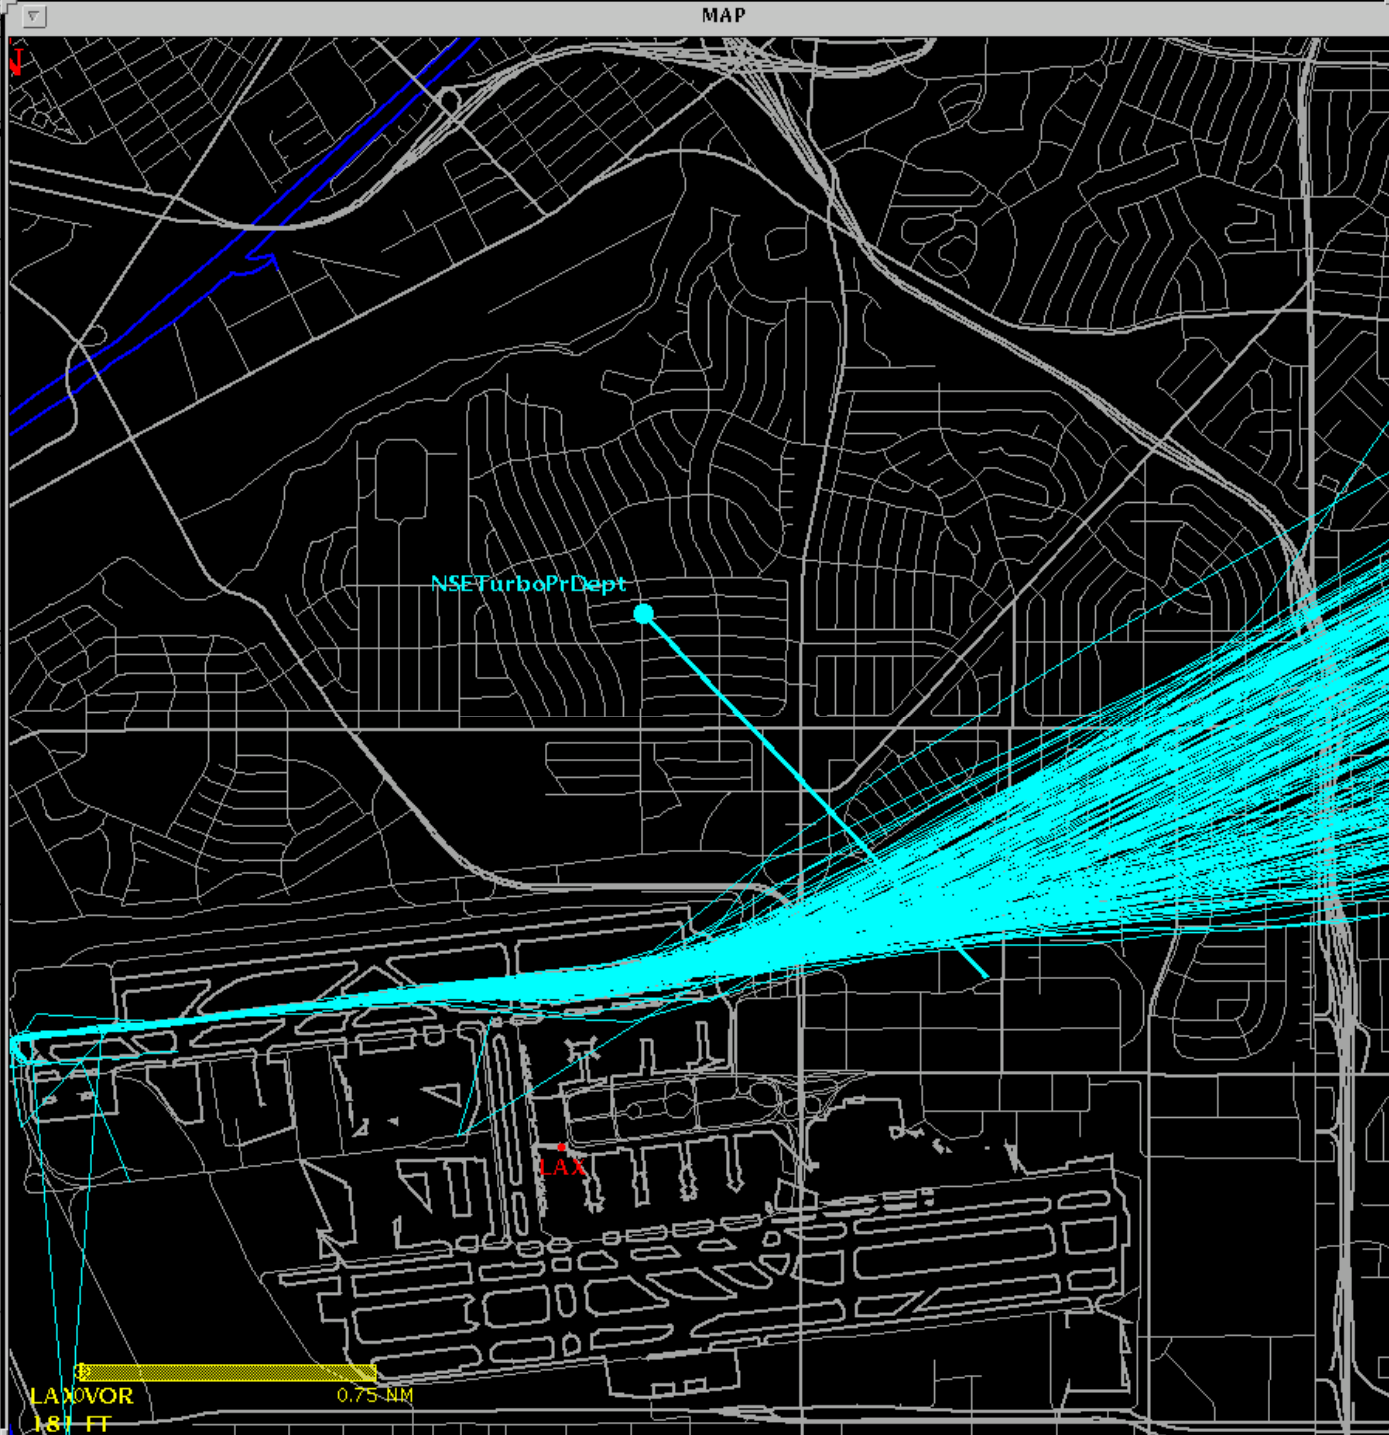

TB10

WW23

WW24

WW25

WW4A

Select A/C

Display Tracks

Date	Time	Type	Airline/Flt	Tail #	Aircraft
12/27/04	07:16	Departure	NWA302	B752	
12/27/04	07:19	Departure	AAL118	B762	
12/27/04	07:21	Departure	UAL1296	B744	
12/27/04	07:23	Departure	SWA2719	B737	
12/27/04	07:25	Departure	AAL582	MD83	
12/27/04	07:28	Departure	UAL1480	A320	
12/27/04	07:30	Departure	SWA476	B733	
12/27/04	07:35	Departure	COA1403	B738	
12/27/04	07:38	Departure	ACA790	A320	
12/27/04	07:38	Departure	SWA2441	B737	

Number of items found by query: 245

Select line to display track information

Date/Time Range:
Start Date/Time: 12 / 27 / 04 06 :00 :00
End Date/Time: 12 / 27 / 04 23 :59 :59

Flight Data: All Flight Strip Info No Flight S
Find: All Transponder Tail Number