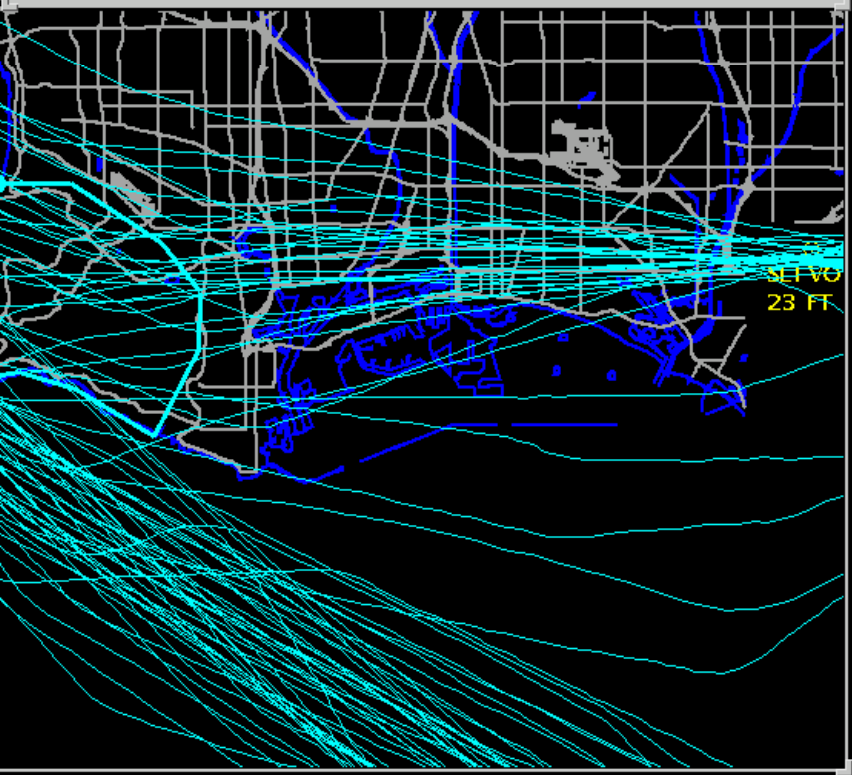

Number of items found by query: 75

Select line to display track information

Gate: Palos Verdes

Number of Aircraft: 32

Average Deviation (FT): 30612

Average Altitude (FT): 7992

Aircraft Types

- 18 E120
- 13 SF34
- 1 SW4