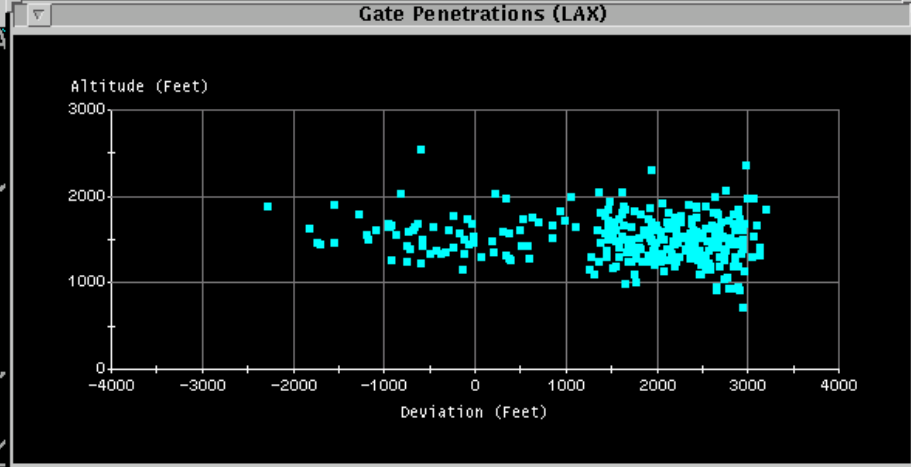

Date/Time Range:

Start Date/Time: 12 /27 /04 06 :00 :00

End Date/Time: 12 /27 /04 23 :59 :59

Flight Data:

Find:

Flight Type: ☐ Find All

☒ Departures ☐ Arrivals

☐ Locals ☐ Overflights

Gate Check: ☒

Airline: ☒ Find All

Aircraft: ☒ Find

☒ Display Tracks

Date	Time	Type	Airline/Flt Tail #	Aircraft
12/27/04	07:10	Departure	VFR4773	????
12/27/04	07:15	Departure	UAL4	B752
12/27/04	07:16	Departure	NWA302	B752
12/27/04	07:17	Departure	SKW6079	E120
12/27/04	07:19	Departure	AAL118	B762
12/27/04	07:21	Departure	UAL1296	B744
12/27/04	07:23	Departure	SWA2719	B737
12/27/04	07:25	Departure	AAL582	MD83
12/27/04	07:28	Departure	UAL1480	A320
12/27/04	07:29	Departure	SKW6126	E120

Number of items found by query: 324

Select line to display track information