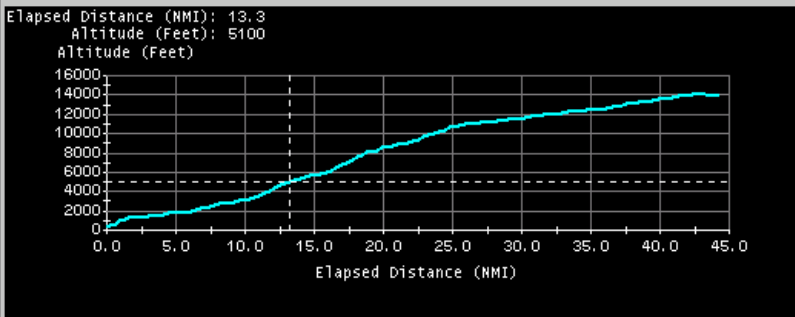

Track Detail (LAX)