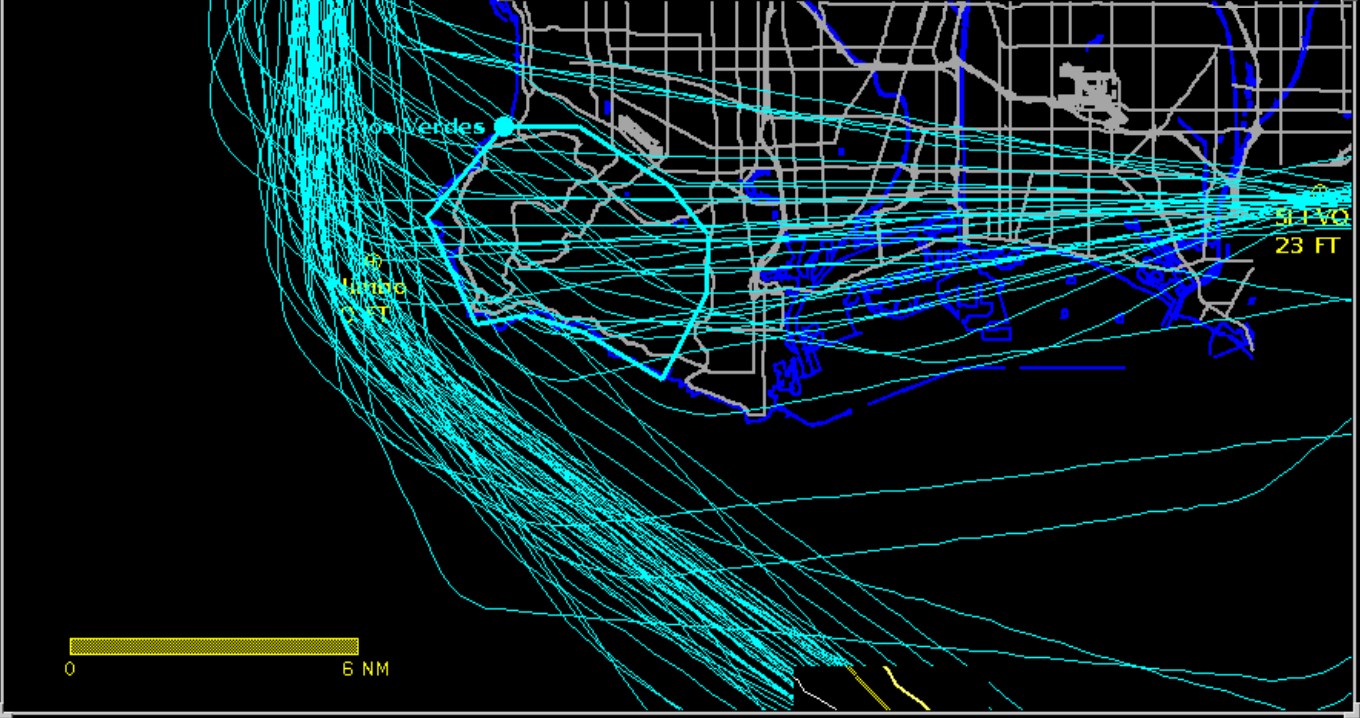

Gate: Palos Verdes
Number of Aircraft: 27
Average Deviation (FT): 32408
Average Altitude (FT): 7188

Aircraft Types
18 E120
8 SF34
1 SW4