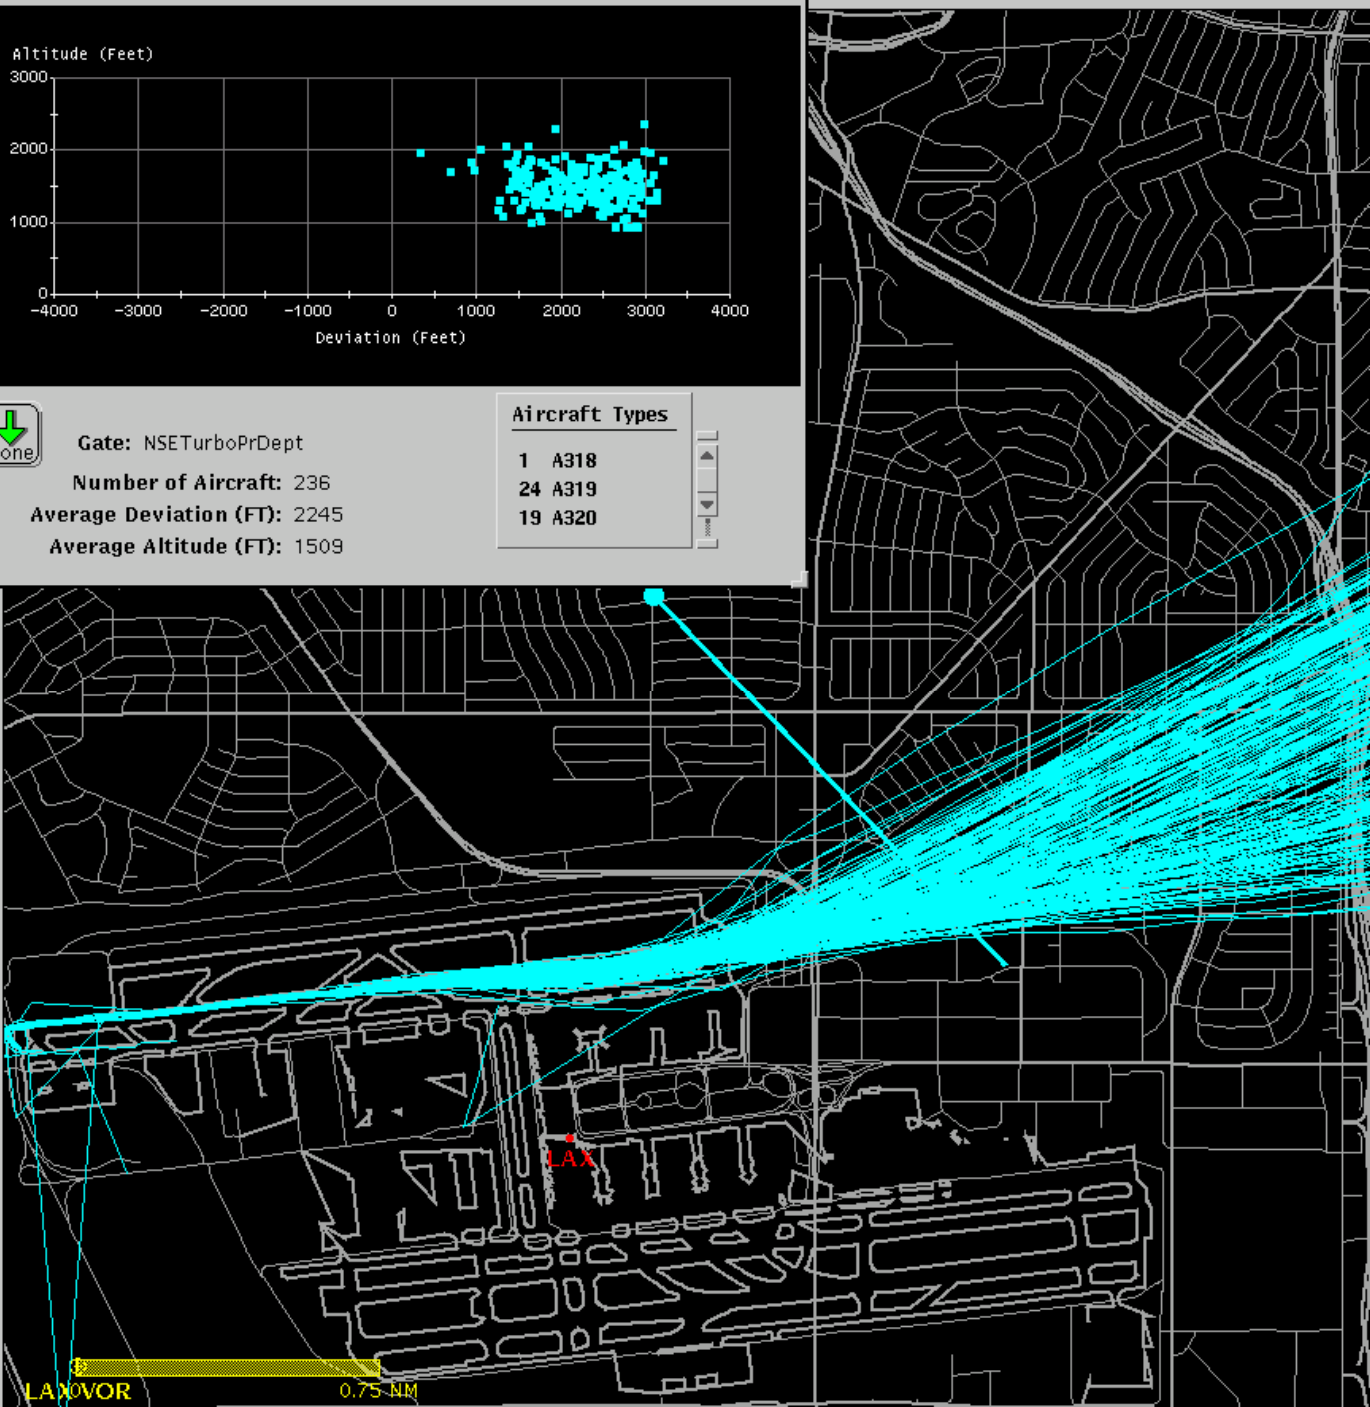

Number of items found by query: 245

Select line to display track information

Date/Time Range:
Start Date/Time: 12 / 27 / 04 06 :00 :00
End Date/Time: 12 / 27 / 04 23 :59 :59

Flight Data: All Flight Strip Info No Flight S
Find: All Transponder Tail Number

Airline: Find All

Aircraft: Find

- TB10
- WW23
- WW24
- WW25
- WW4A

Select A/C

Display Tracks

Date	Time	Type	Airline/Ft	Tail #	Aircraft
12/27/04	07:16	Departure	NWA302	B752	
12/27/04	07:19	Departure	AAL118	B762	
12/27/04	07:21	Departure	UAL1296	B744	
12/27/04	07:23	Departure	SWA2719	B737	
12/27/04	07:25	Departure	AAL582	MD83	
12/27/04	07:28	Departure	UAL1480	A320	
12/27/04	07:30	Departure	SWA476	B733	
12/27/04	07:35	Departure	COA1403	B738	
12/27/04	07:38	Departure	ACA790	A320	
12/27/04	07:38	Departure	SWA2441	B737	

Number of items found by query: 245

Select line to display track information

Date/Time Range:

Start Date/Time: 12 / 27 / 04 06 :00 :00

End Date/Time: 12 / 27 / 04 23 :59 :59

Flight Data:

Find:

Flight Type: Find All