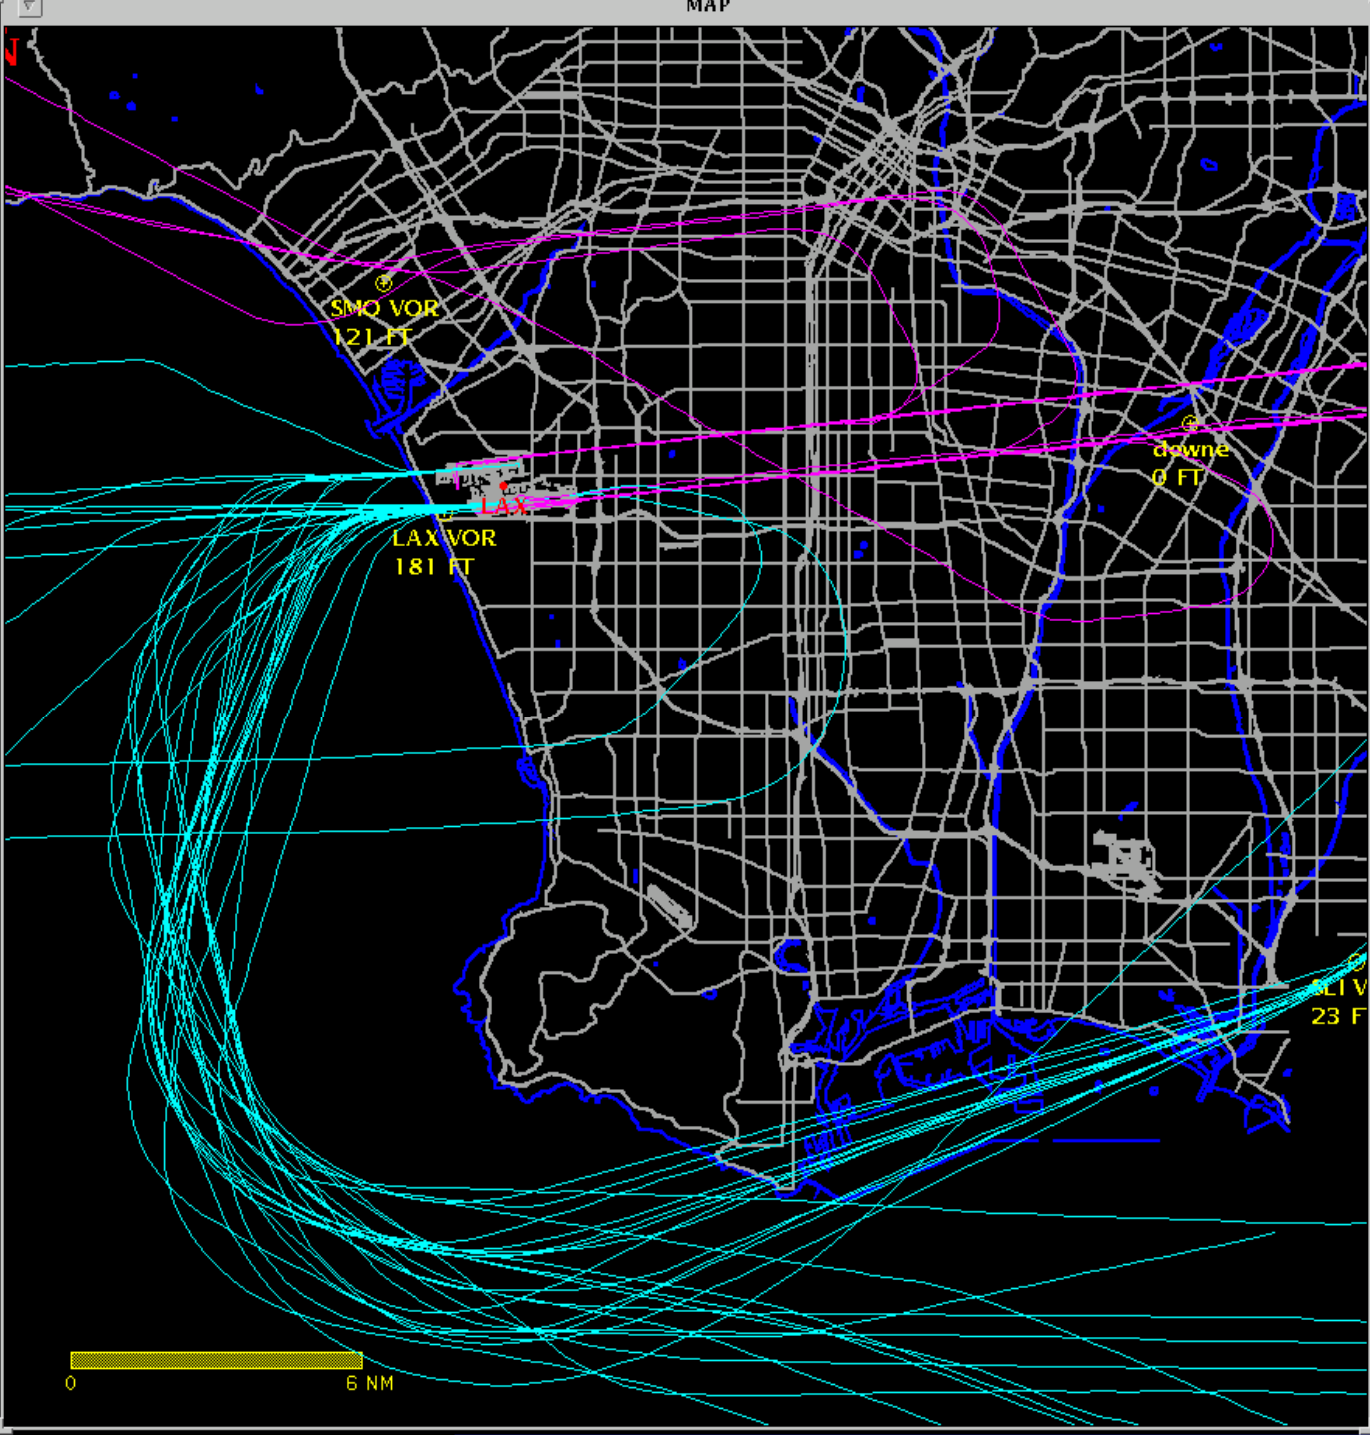

Query Tracks

Done Query Print Merge Export

Date/Time Range: Zone

Start Date/Time: 01/09/05 23:20:00

End Date/Time: 01/10/05 00:30:00

Flight Data: All Flight Strip Info No Flight Strip In

Find: All Transponder Tail Number

Flight Type: ☐ Find All

☒ Departures ☒ Arrivals

☐ Locals ☐ Overflights

Gate Check: ☒ Find

Airline: ☒ Find All

Aircraft: ☒ Find A

☒ Display Tracks

Date	Time	Type	Airline/Fit Tail #	Aircraft
01/09/05	23:49	Arrival	CAL318	B744
01/09/05	23:51	Arrival	DAL1747	B752
01/09/05	23:51	Departure	NKS709	MD83
01/09/05	23:55	Arrival	MXA904	B752
01/09/05	23:55	Departure	QFA94	B744
01/09/05	23:57	Departure	AAL927	B752
01/09/05	23:59	Departure	ABX547	DC90
01/09/05	23:59	Arrival	FFT1775	A318
01/10/05	00:00	Departure	DAL548	B763
01/10/05	00:01	Arrival	UAL925	A319

Number of items found by query: 54

Select line to display track information