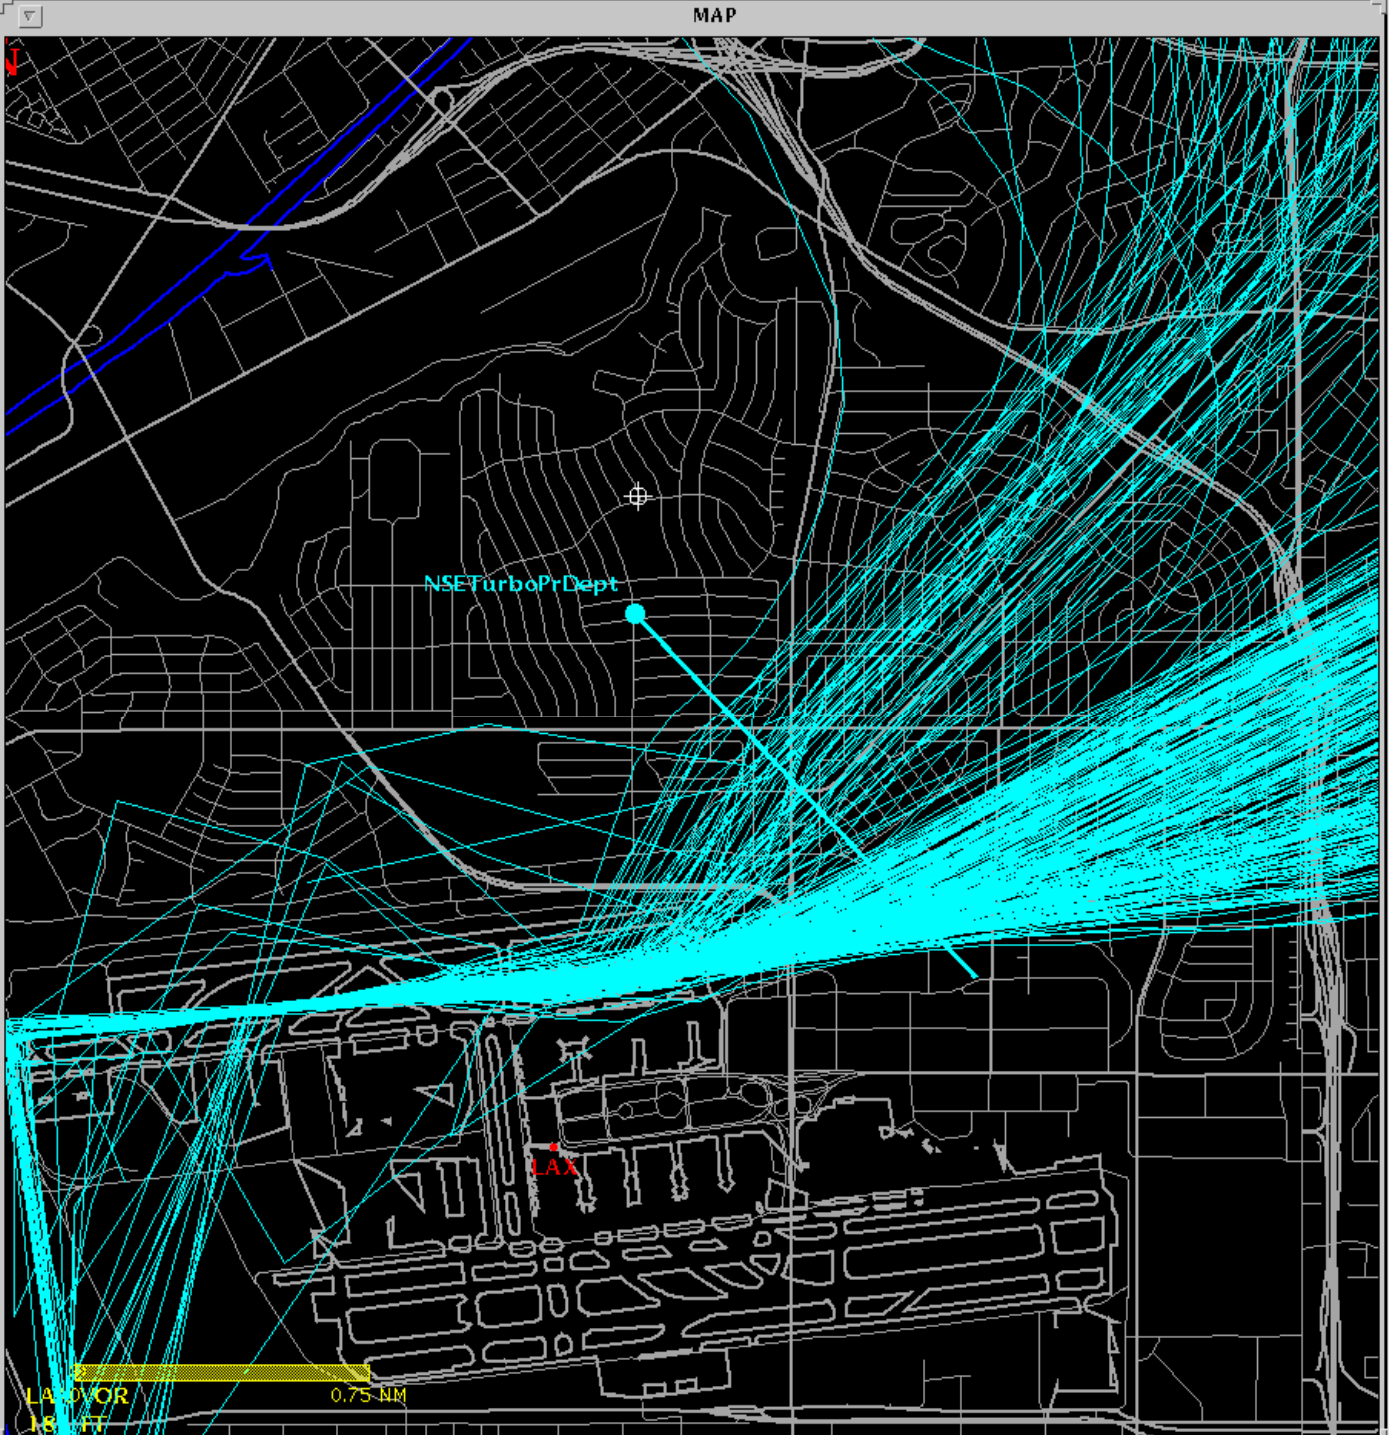

Date/Time Range:

Start Date/Time: 12 / 27 / 04 06 :00 :00

End Date/Time: 12 / 27 / 04 23 :59 :59

Flight Data:

Find:

Flight Type: ☐ Find All

☒ Departures ☐ Arrivals

☐ Locals ☐ Overflights

Gate Check: ☒

Airline: ☒ Find All

Aircraft: ☒ Find

☒ Display Tracks

Date	Time	Type	Airline/Flt Tail #	Aircraft
12/27/04	07:10	Departure	VFR4773	????
12/27/04	07:15	Departure	UAL4	B752
12/27/04	07:16	Departure	NWA302	B752
12/27/04	07:17	Departure	SKW6079	E120
12/27/04	07:19	Departure	AAL118	B762
12/27/04	07:21	Departure	UAL1296	B744
12/27/04	07:23	Departure	SWA2719	B737
12/27/04	07:25	Departure	AAL582	MD83
12/27/04	07:28	Departure	UAL1480	A320
12/27/04	07:29	Departure	SKW6126	E120

Number of items found by query: 324

Select line to display track information