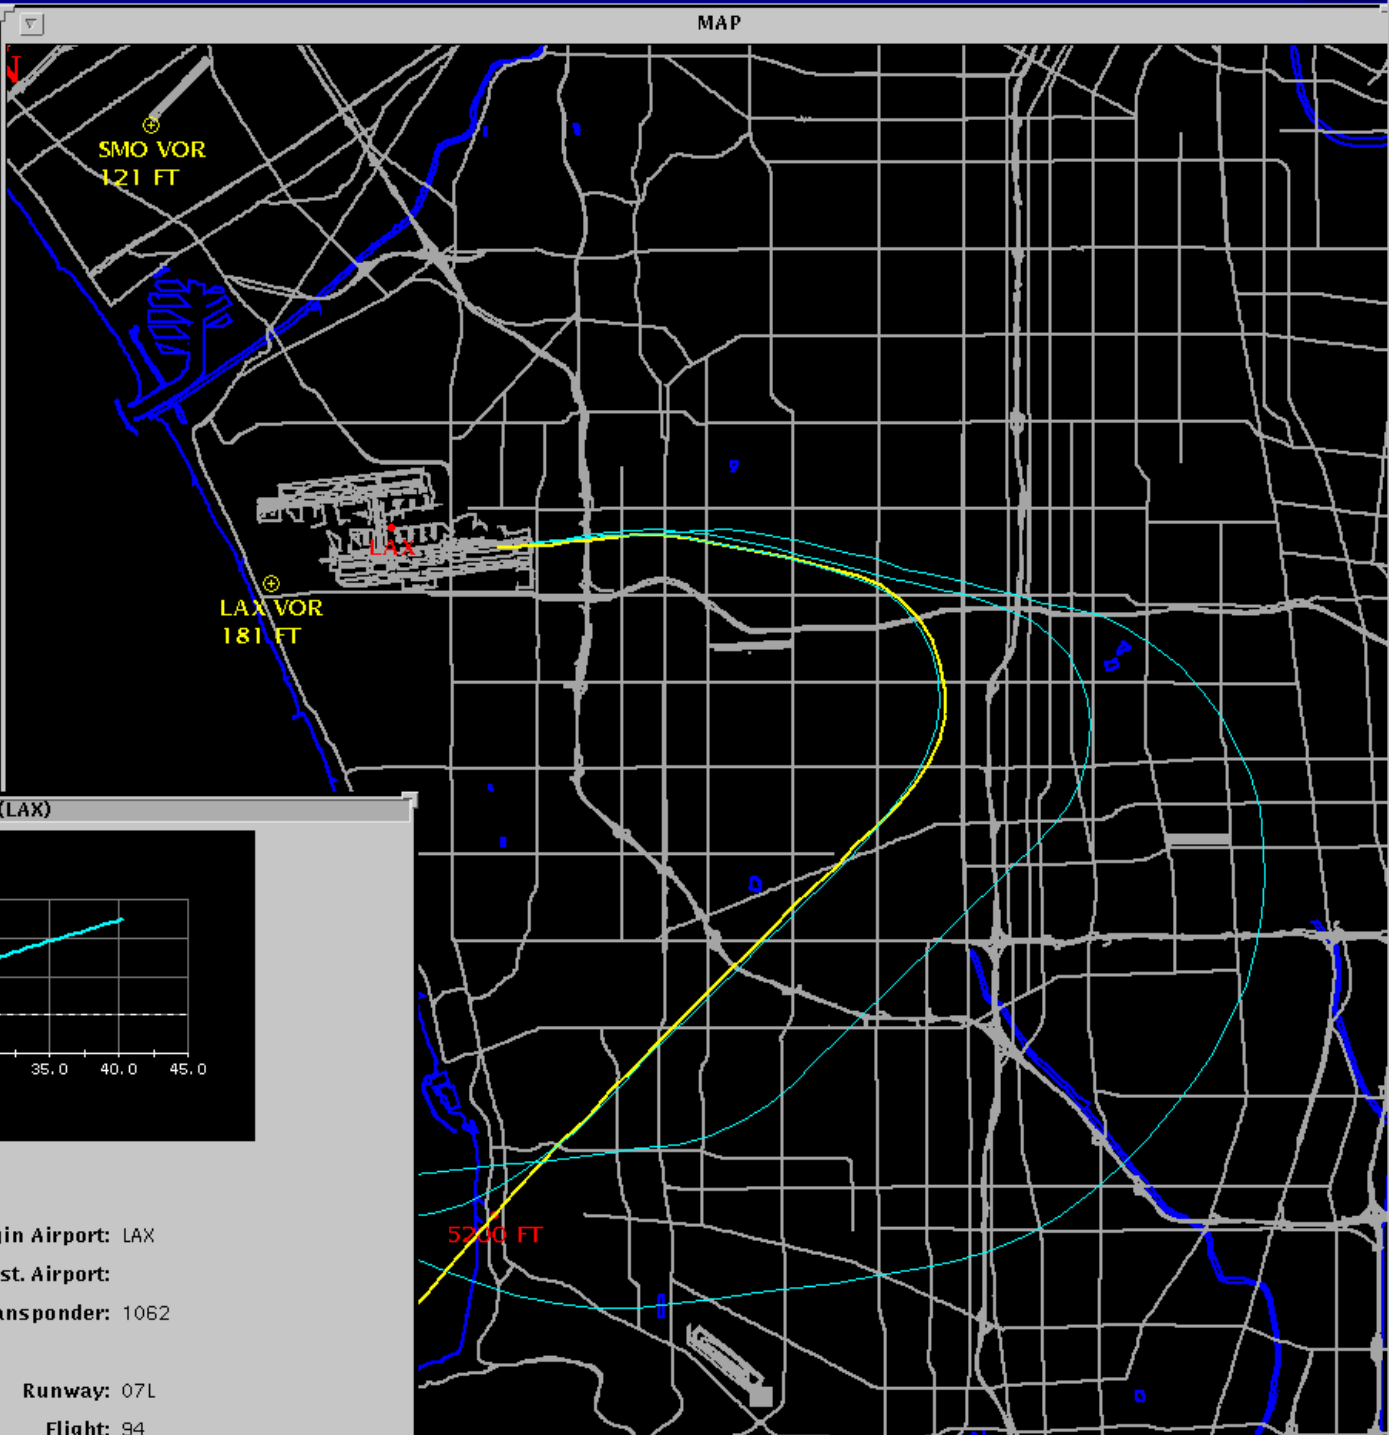

Query Track

Date/Time Range:

Start Date/Time: 12 /20 /04 23 :40 :00
End Date/Time: 12 /21 /04 00 :45 :00

Flight Data: All Flight Strip Info No Flight Strip

Find: All Transponder Tail Number

Flight Type: ☐ Find All

☒ Departures ☐ Arrivals
☐ Locals ☐ Overflights

Gate Check: ☒

Airline: ☒ Find All

Aircraft: ☐ Find

B762
B763
B767
B772

Track Detail (LAX)

Elapsed Distance (NMI): 12.4
Altitude (Feet): 5200
Altitude (Feet)

Track Start: 12/21/04 00:00:14
Track End: 12/21/04 00:08:56

Aircraft Type: B744
Class: Commercial
Operation: Departure
Owner: Qantas Airlines

Origin Airport: LAX
Dest. Airport:
Transponder: 1062
Runway: 07L
Flight: 94