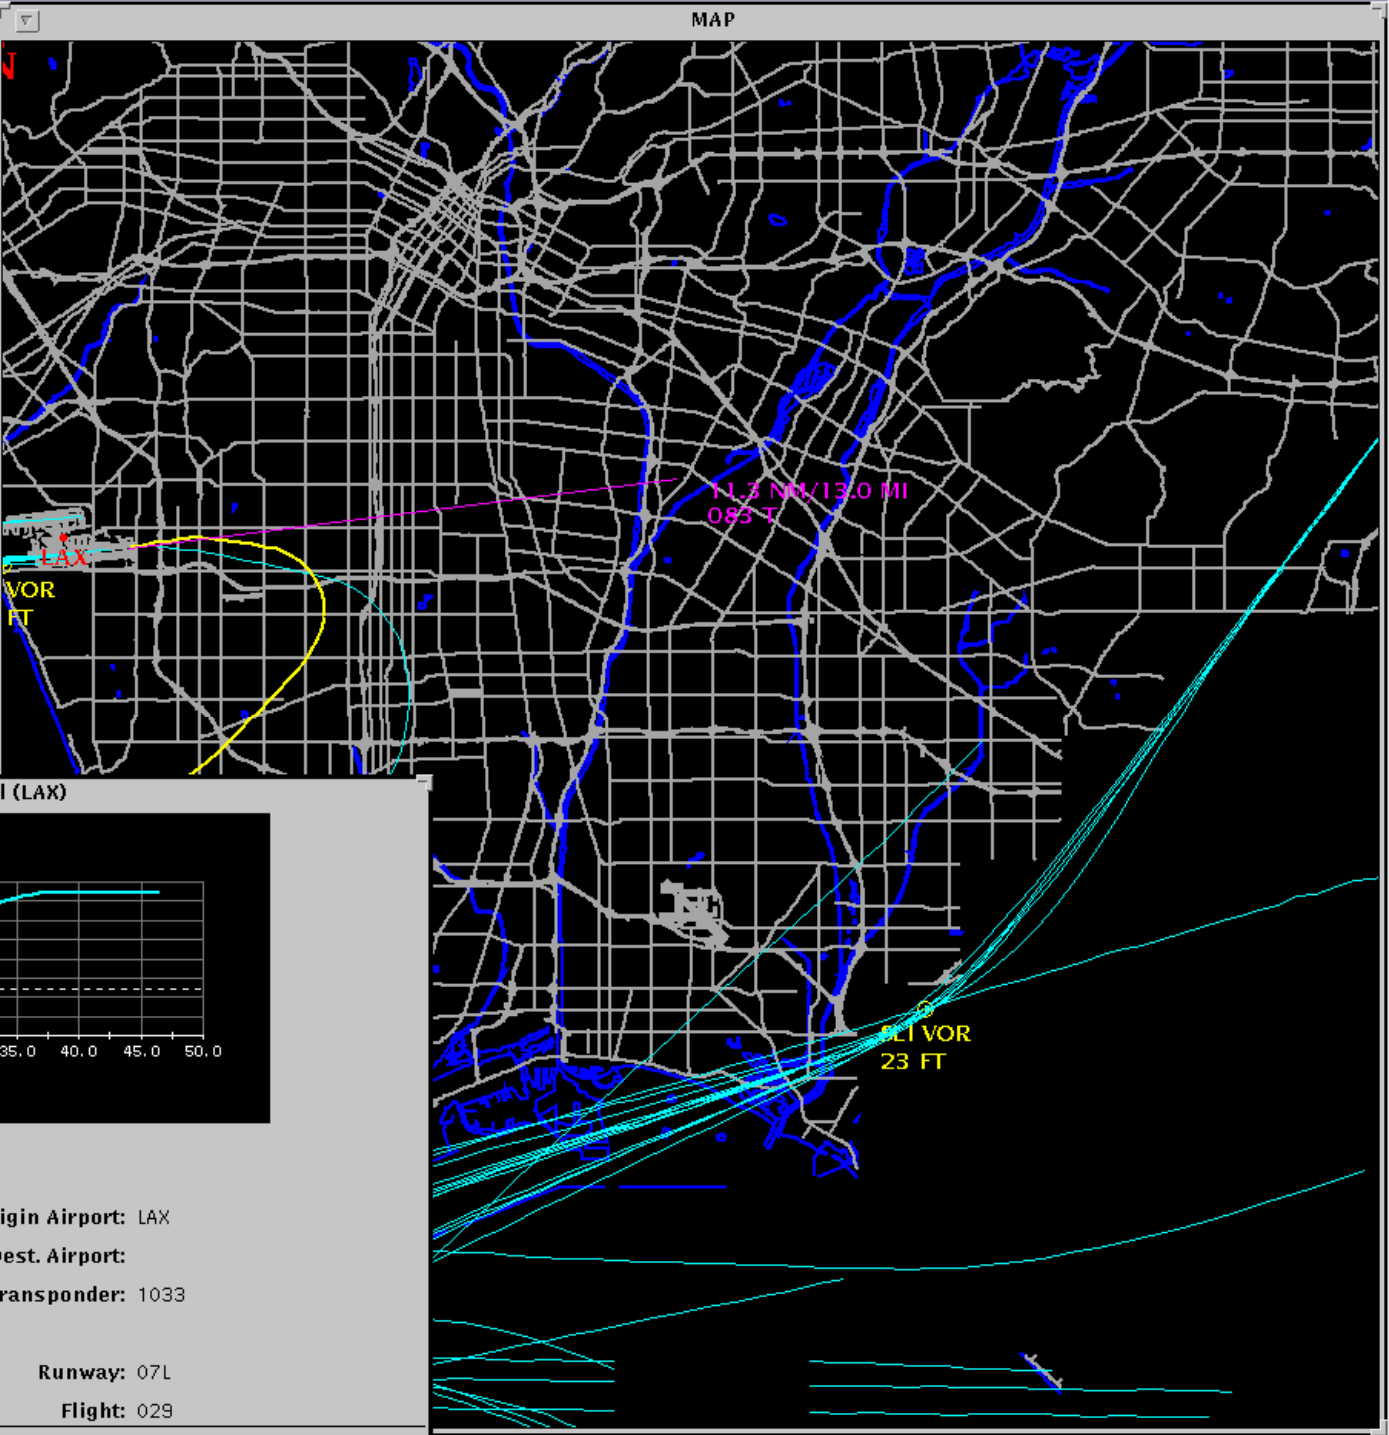

Flight Data: All Flight Strip Info No Flight Str

Find: All Transponder Tail Number

Flight Type: Find All

Departures Arrivals
 Locals Overflights

Gate Check:

Airline: Find All

Aircraft: F

Date/Time Range:
 Start Date/Time: 01 /09 /05 23 :20 :00
 End Date/Time: 01 /10 /05 00 :30 :00