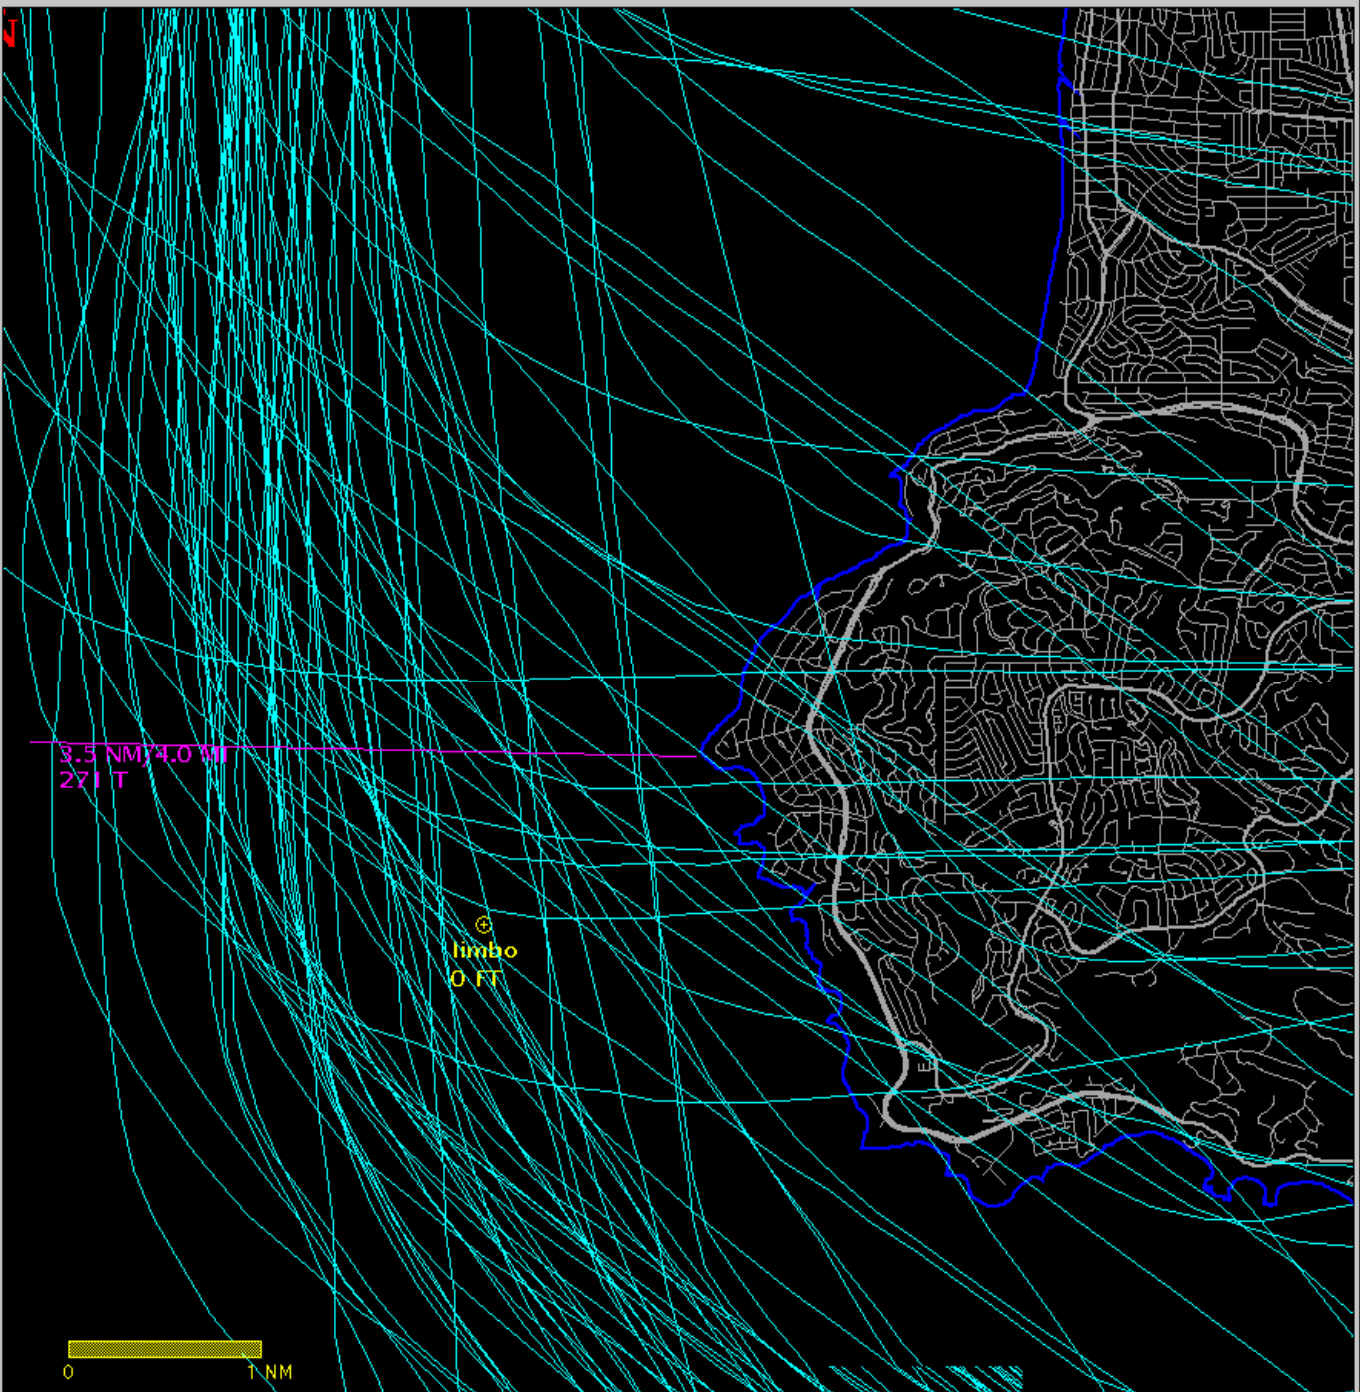

Date/Time Range: Zone
Start Date/Time: 10 / 22 / 04 00 :00 :00
End Date/Time: 10 / 22 / 04 23 :59 :59

Flight Data: All Flight Strip Info No Flight Strip Info
Find: All Transponder Tail Number

Flight Type: ☐ Find All
☒ Departures ☐ Arrivals
☐ Locals ☐ Overflights
Gate Check: ☐ Find
Penetrated Gate:
Palos Verdes
Peninsula Dept
Playa del Rey

Airline: ☒ Find All
Aircraft: ☐ Find All
SF34
SW2
SW3
SW4
T38
Select A/C

☒ Display

Date	Time	Type	Aircraft	Altitude
10/22/04	13:15	Departure	SKW6101	E120
10/22/04	13:16	Departure	EGF077	SF34
10/22/04	13:22	Departure	SKW6049	E120
10/22/04	13:23	Departure	SKW6118	E120

Number of items found by query: 78
Select line to display track information

MEASUREMENTS

Done Clear Select

Line Circle Lat / Lon