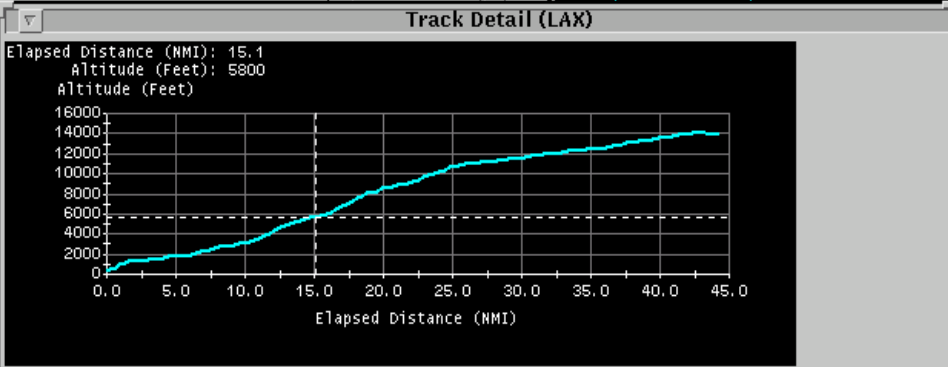

Query Tracks

Done Query Print Merge Export

Date/Time Range:

Start Date/Time: 01/09/05 23:20:00

End Date/Time: 01/10/05 00:30:00

Zone

Flight Data: All Flight Strip Info No Flight Strip Info

Find: All Transponder Tail Number

Flight Type: ☐ Find All ☒ Departures ☐ Arrivals ☐ Locals ☐ Overflights

Gate Check: ☒ Find

Airline: ☒ Find All

Aircraft: ☐ Find All

B744
B747

Done Print Edit Delete

Track Start: 01/09/05 23:20:19

Track End: 01/09/05 23:29:20

Aircraft Type: B744

Class: Commercial

Operation: Departure

Owner: United Airlines

Origin Airport: LAX

Dest. Airport:

Transponder: 2011

Runway: 07L

Flight: 839