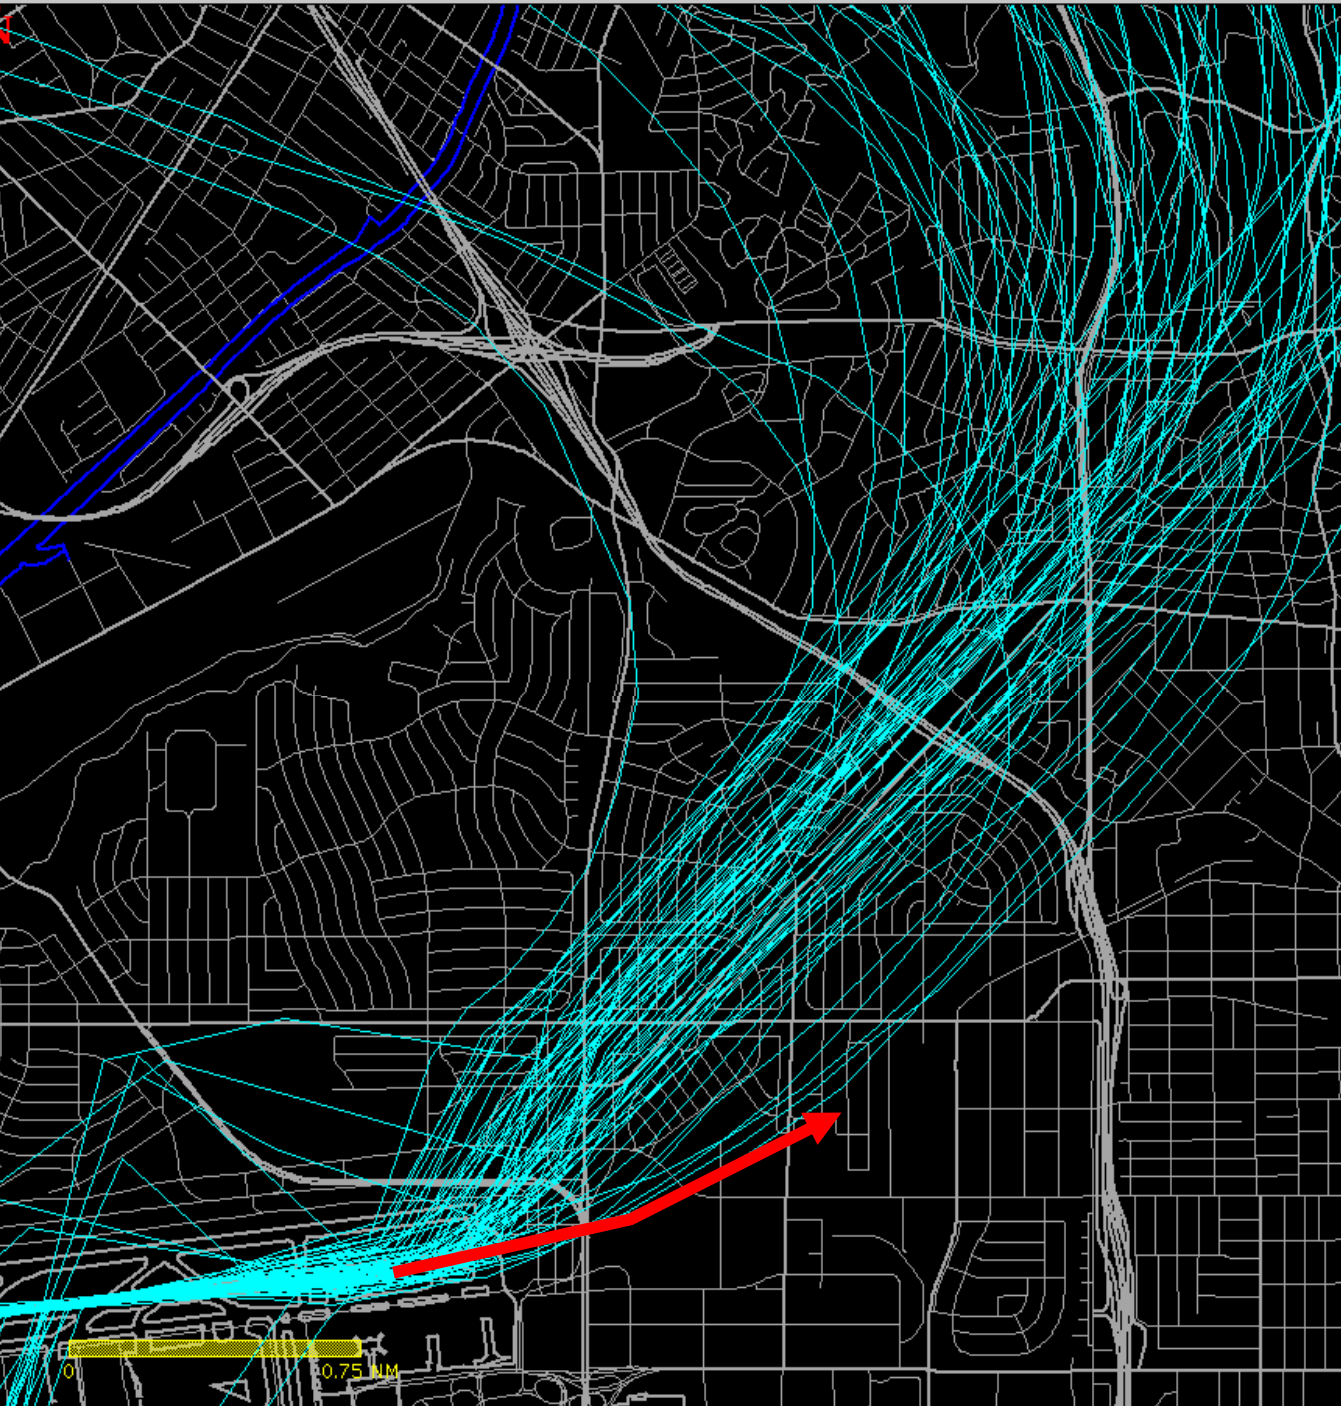

Date/Time Range: Z0
Start Date/Time: 12 / 27 / 04 06 :00 :00
End Date/Time: 12 / 27 / 04 23 :59 :59

Flight Data: ☐ All ☐ Flight Strip Info ☐ No Flight Strip I
Find: ☐ All ☐ Transponder ☐ Tail Number

Flight Type: ☐ Find All
☒ Departures ☐ Arrivals
☐ Locals ☐ Overflights

Gate Check: ☒ F

Airline: ☒ Find All

Aircraft: ☐ Find

- SF34
- SW2
- SW3
- SW4
- T38

Select A/C ▾

☒ Display Tracks

Date	Time	Type	Airline/Flt Tail #	Aircraft
12/27/04	07:17	Departure	SKW6079	E120
12/27/04	07:29	Departure	SKW6126	E120
12/27/04	07:53	Departure	EGF011	SF34
12/27/04	07:55	Departure	SKW6128	E120
12/27/04	08:23	Departure	EGF039	SF34
12/27/04	08:57	Departure	SKW6106	E120
12/27/04	08:58	Departure	SKW6054	E120
12/27/04	09:09	Departure	SKW6150	E120
12/27/04	09:11	Departure	SKW6140	E120
12/27/04	09:53	Departure	SKW6129	E120

Number of items found by query: 66
Select line to display track information