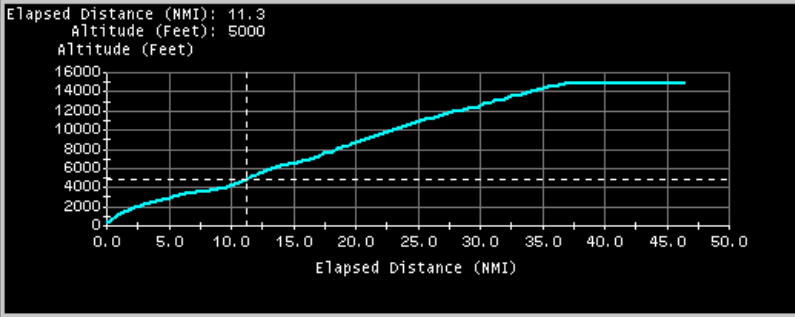

Track Detail (LAX)