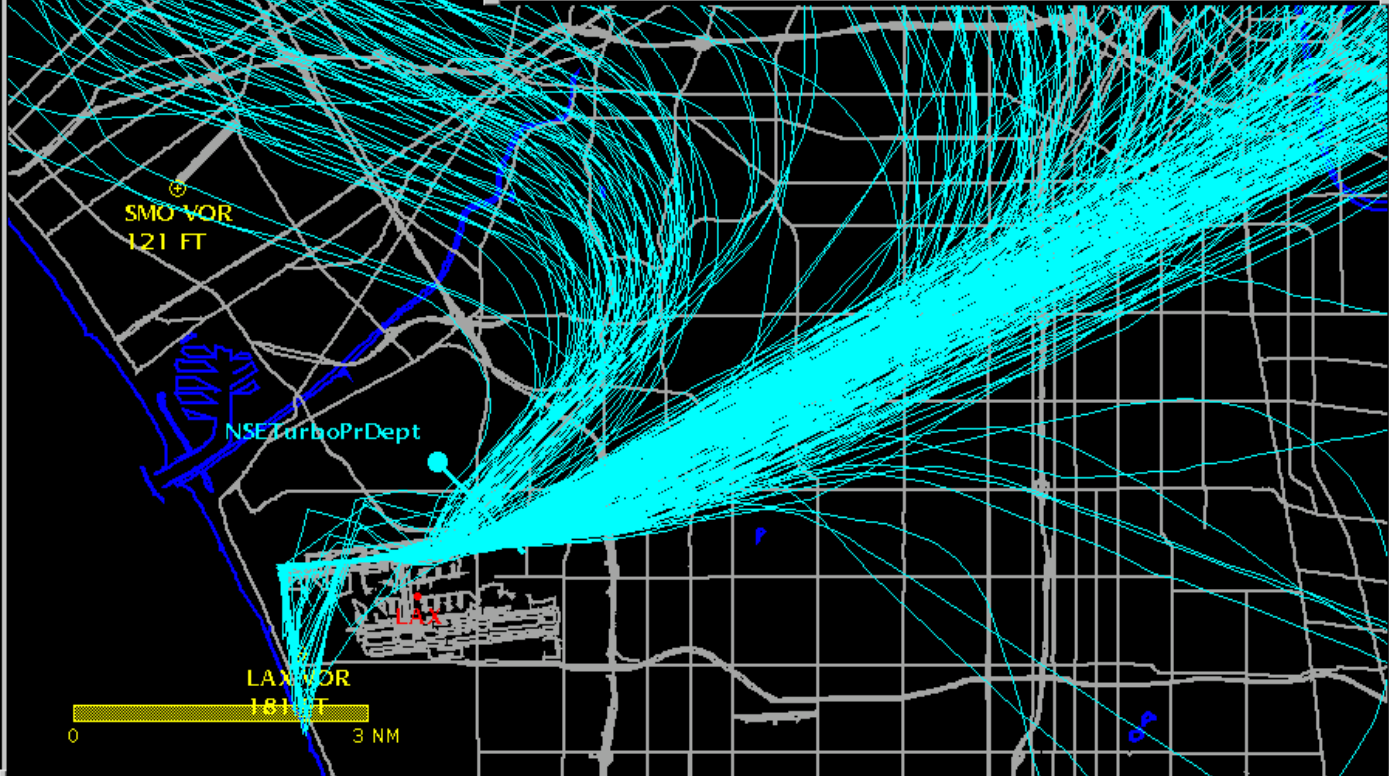

Number of items found by query: 324

Select line to display track information

Gate: NSETurboPrDept

Number of Aircraft: 313

Average Deviation (FT): 1716

Average Altitude (FT): 1514

Aircraft Types

- 1 ???? (selected)
- 1 A318
- 24 A319