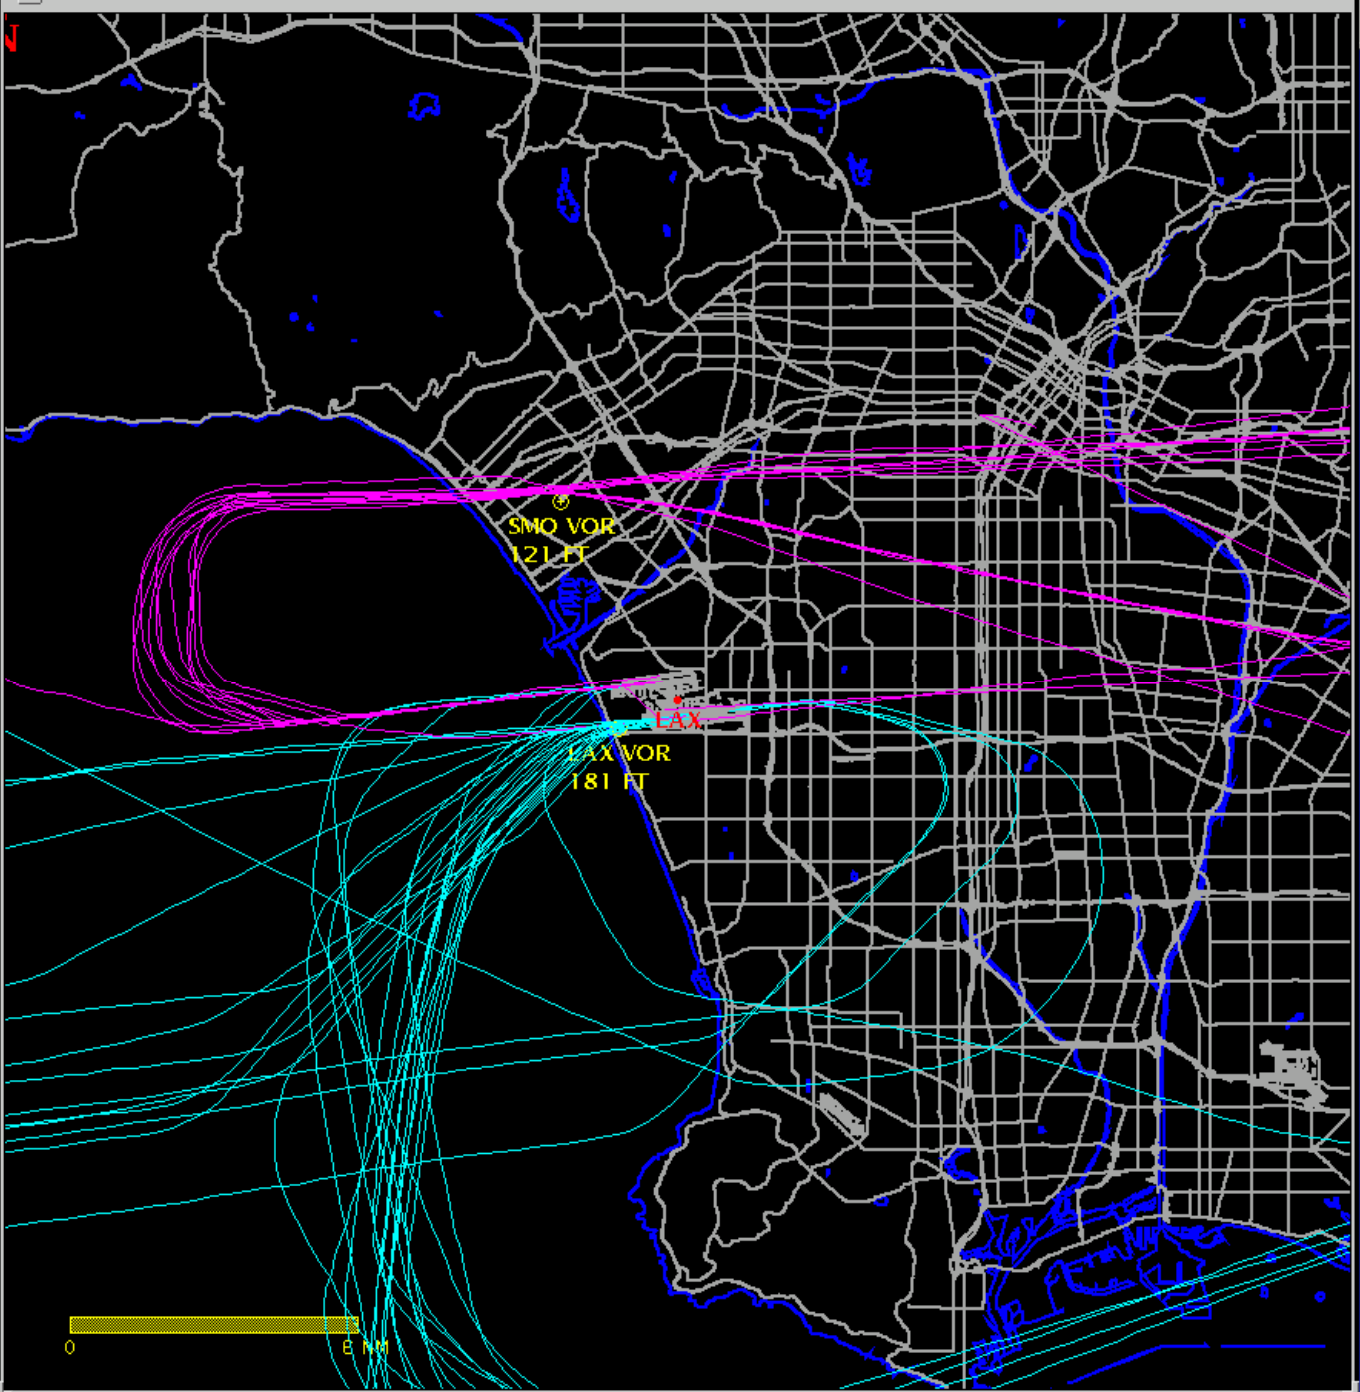

Date/Time Range:

Start Date/Time: 12 /20 /04 23 :40 :00

End Date/Time: 12 /21 /04 00 :45 :00

Flight Data:

Find:

Flight Type: ☐ Find All

Gate Check: ☒

☒ Departures ☒ Arrivals

☐ Locals ☐ Overflights

Airline: ☒ Find All

Aircraft: ☒ Find

☒ Display Tracks

Date	Time	Type	Airline/Flt Tail #	Aircraft
12/20/04	23:48	Arrival	AAL185	B762
12/20/04	23:48	Departure	AAL30	B762
12/20/04	23:49	Departure	FDX1825	MD10
12/20/04	23:51	Departure	AMF825	SW4
12/20/04	23:51	Departure	FFT1776	A318
12/20/04	23:53	Departure	CSN328	B772
12/20/04	23:54	Arrival	ABX247	DC9Q
12/20/04	23:55	Departure	CAL1007	B744
12/20/04	23:56	Departure	VFR1030	????
12/20/04	23:57	Departure	THT101	A343

Number of items found by query: 48

Select line to display track information