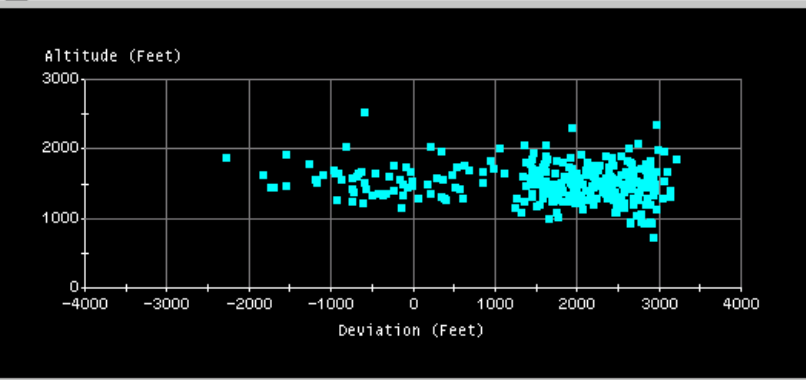

Date/Time Range:

Start Date/Time: 12 /27 /04 06 :00 :00

End Date/Time: 12 /27 /04 23 :59 :59

Flight Data:

Find:

Flight Type: ☐ Find All

☒ Departures ☐ Arrivals

☐ Locals ☐ Overflights

Gate Check:

Gate: NSETurboPrDept

Number of Aircraft: 313

Average Deviation (FT): 1716

Average Altitude (FT): 1514

Aircraft Types

- 1 ?????
- 1 A318
- 24 A319

Airline: ☒ Find All

Aircraft: ☒ Find

☒ Display Tracks

Date	Time	Type	Airline/Flt Tail #	Aircraft
12/27/04	07:10	Departure	VFR4773	????
12/27/04	07:15	Departure	UAL4	B752
12/27/04	07:16	Departure	NWA302	B752
12/27/04	07:17	Departure	SKW6079	E120
12/27/04	07:19	Departure	AAL118	B762
12/27/04	07:21	Departure	UAL1296	B744
12/27/04	07:23	Departure	SWA2719	B737
12/27/04	07:25	Departure	AAL582	MD83
12/27/04	07:28	Departure	UAL1480	A320
12/27/04	07:29	Departure	SKW6126	E120

Number of items found by query: 324

Select line to display track information