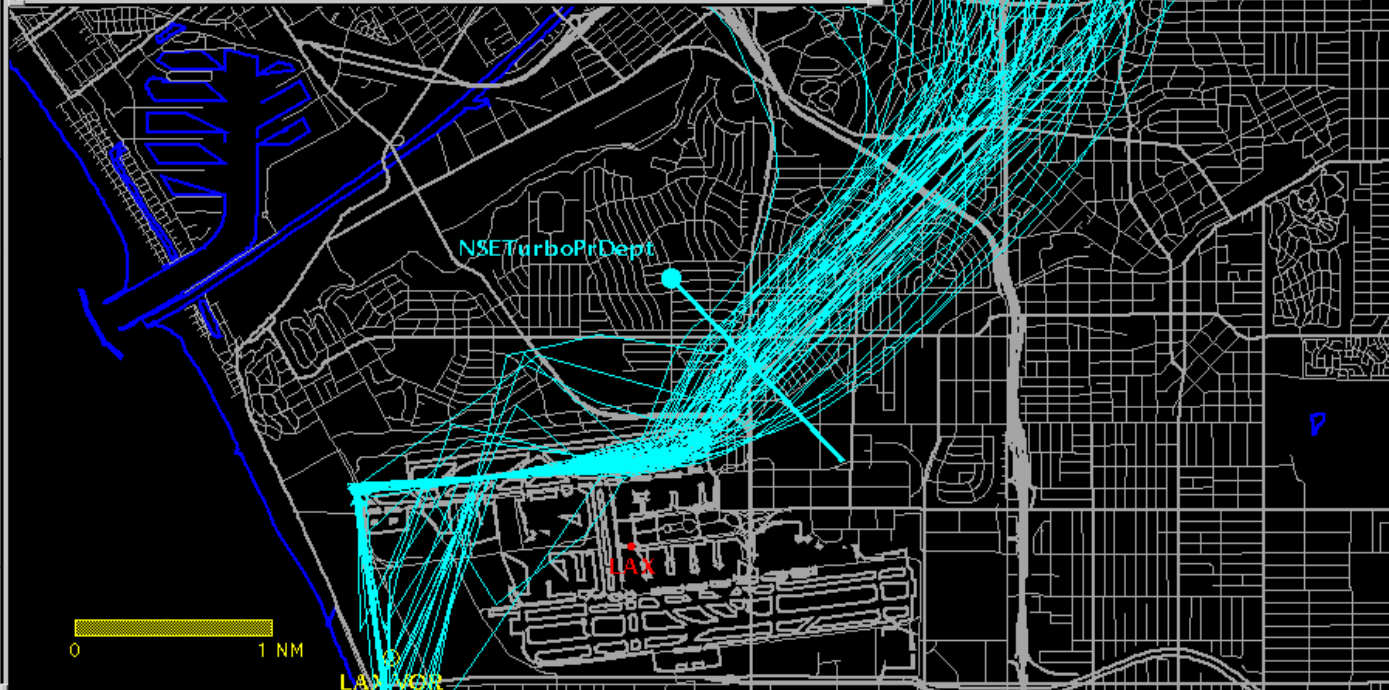

Flight Data: All Flight Strip Info No Flight Strip

Find: All Transponder Tail Number

Flight Type: Find All

Departures Arrivals

Locals Overflights

Gate Check:

Airline: Find All

Aircraft: Find

- SF34
- SW2
- SW3
- SW4
- T38

Select A/C

Display Tracks

Date	Time	Type	Airline/Flt	Tail #	Aircraft
12/27/04	09:53	Departure	SKW6129	SKW6129	E120
12/27/04	09:58	Departure	SKW6153	SKW6153	E120
12/27/04	09:59	Departure	EGF101	EGF101	SF34
12/27/04	10:07	Departure	EGF041	EGF041	SF34
12/27/04	10:11	Departure	SKW6081	SKW6081	E120
12/27/04	10:11	Departure	EGF001	EGF001	SF34
12/27/04	10:44	Departure	EGF025	EGF025	SF34
12/27/04	11:08	Departure	SKW6107	SKW6107	E120
12/27/04	11:12	Departure	SKW6039	SKW6039	E120
12/27/04	11:37	Departure	EGF013	EGF013	SF34

Number of items found by query: 66

Select line to display track information

Flight Strip Info No Flight Strip

Transponder Tail Number

All Gate Check:
Arrivals
Overflights

Aircraft: Find

- SF34
- SW2
- SW3
- SW4
- T38