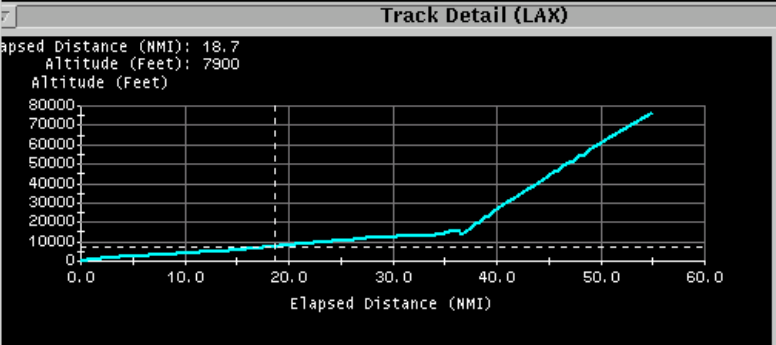

Query Track

Done Query Print Merge Export

Date/Time Range:

Start Date/Time: 12/20/04 23:40:00

End Date/Time: 12/21/04 00:45:00

Flight Data: All Flight Strip Info No Flight Strip

Find: All Transponder Tail Number

Flight Type: ☐ Find All

☒ Departures ☐ Arrivals

☐ Locals ☐ Overflights

Gate Check: ☒

Airline: ☒ Find All

Aircraft: ☐ Find

B762

B763

B767

B772

Done Print Edit Delete

Track Start: 12/20/04 23:44:23

Track End: 12/20/04 23:54:56

Aircraft Type: B744

Class: Commercial

Operation: Departure

Owner: Cathay Pacific

Origin Airport: LAX

Dest. Airport:

Transponder: 7212

Runway: 07L

Flight: 883