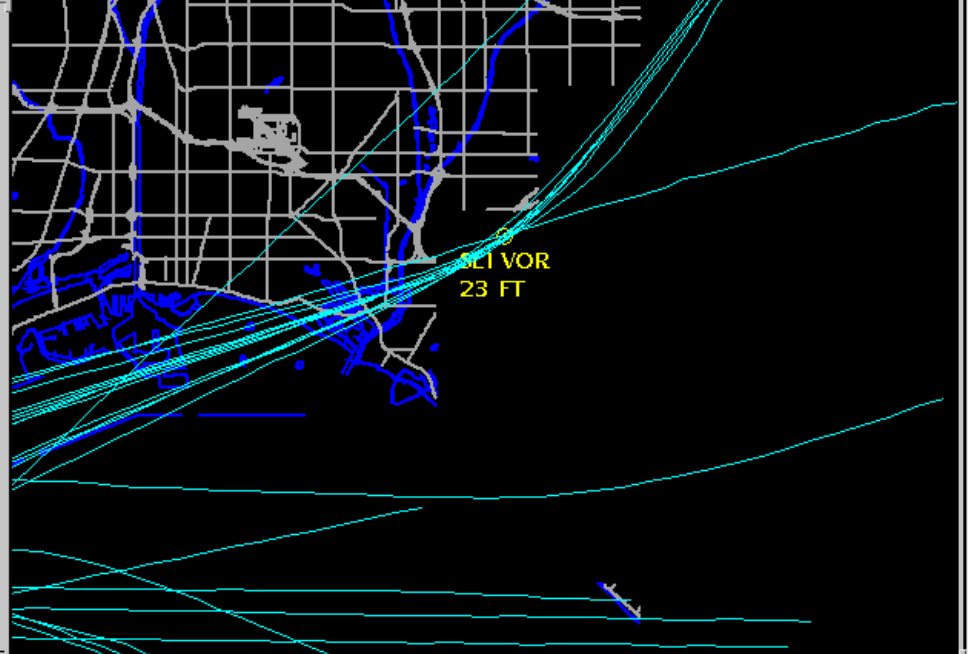

Track Start: 01/09/05 23:20:19 **Origin Airport:** LAX
Track End: 01/09/05 23:29:20 **Dest. Airport:**
Aircraft Type: B744 **Transponder:** 2011
Class: Commercial
Operation: Departure **Runway:** 07L
Owner: United Airlines **Flight:** 839