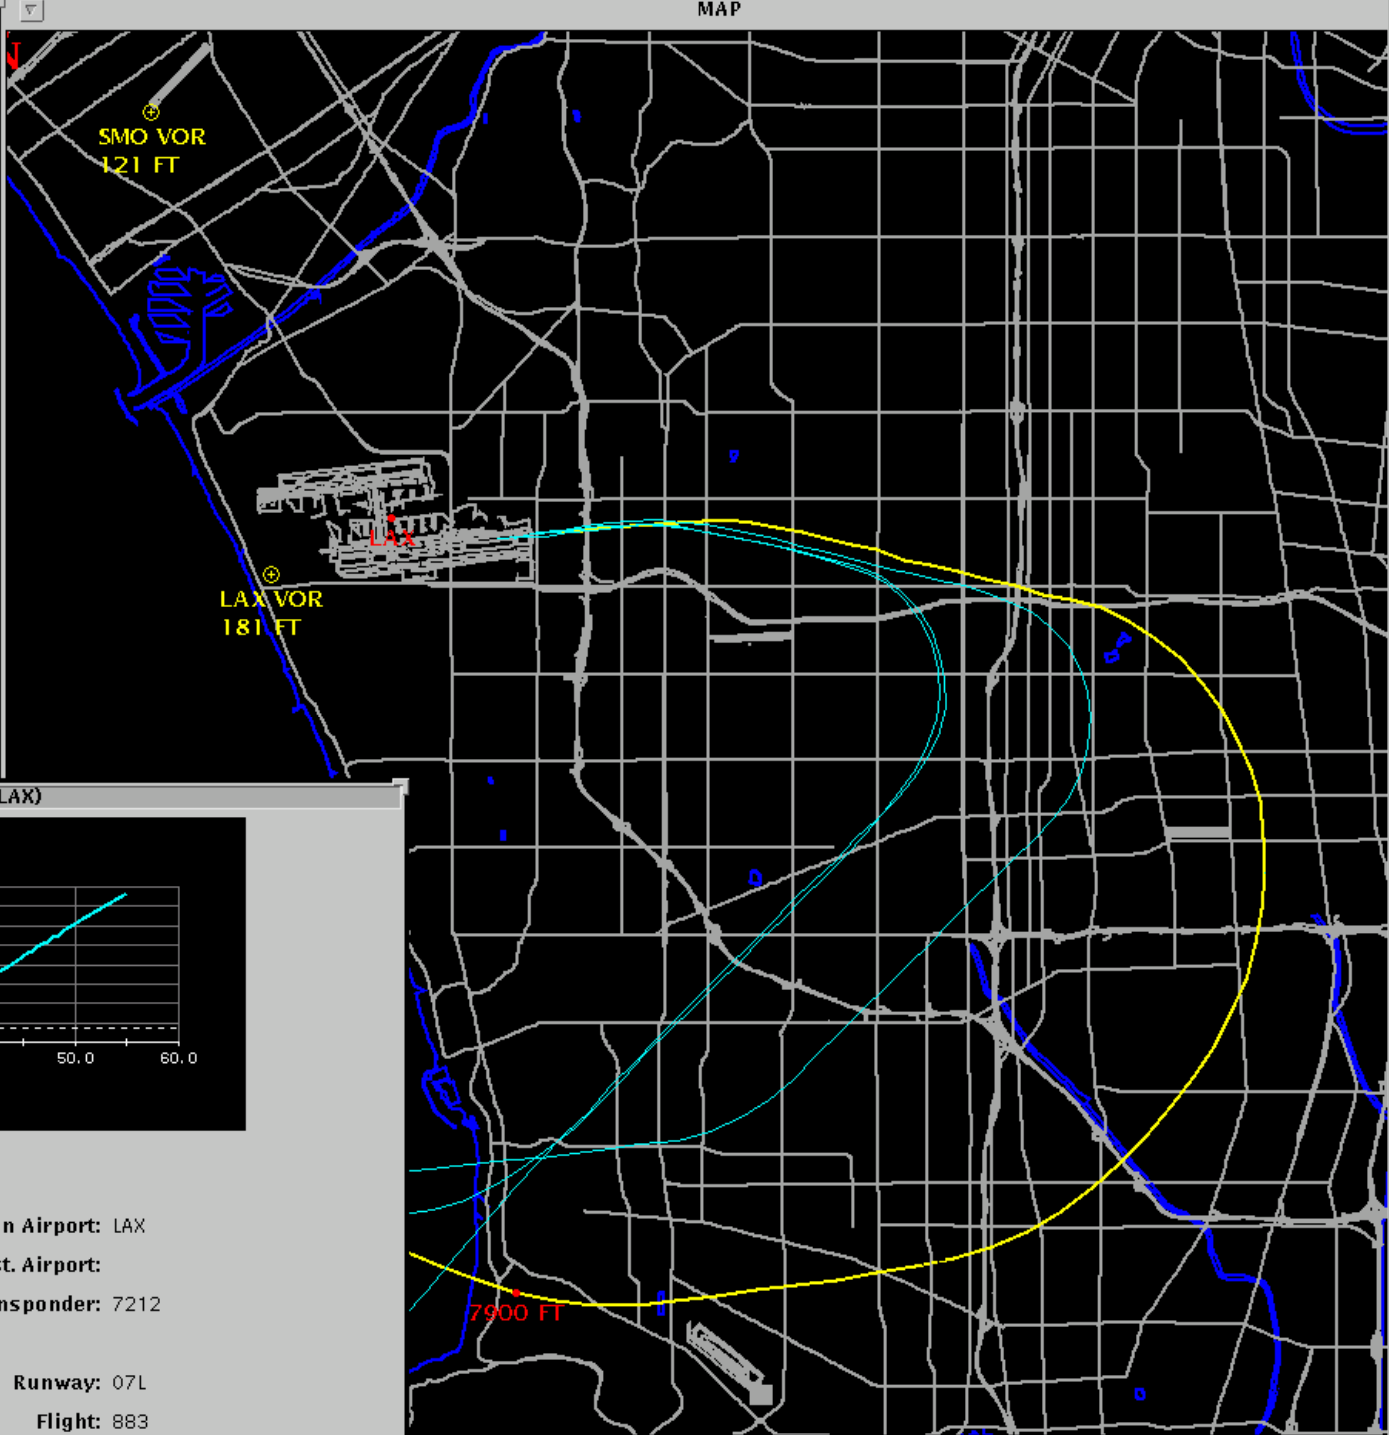

Query Track

Done Query Print Merge Export

Date/Time Range:

Start Date/Time: 12/20/04 23:40:00

End Date/Time: 12/21/04 00:45:00

Flight Data: All Flight Strip Info No Flight Strip

Find: All Transponder Tail Number

Flight Type: ☐ Find All

☒ Departures ☐ Arrivals

☐ Locals ☐ Overflights

Gate Check: ☒

Airline: ☒ Find All

Aircraft: ☐ Find

B762

B763

B767

B772

Done Print Edit Delete

Track Start: 12/20/04 23:44:23

Track End: 12/20/04 23:54:56

Aircraft Type: B744

Class: Commercial

Operation: Departure

Owner: Cathay Pacific

Origin Airport: LAX

Dest. Airport:

Transponder: 7212

Runway: 07L

Flight: 883