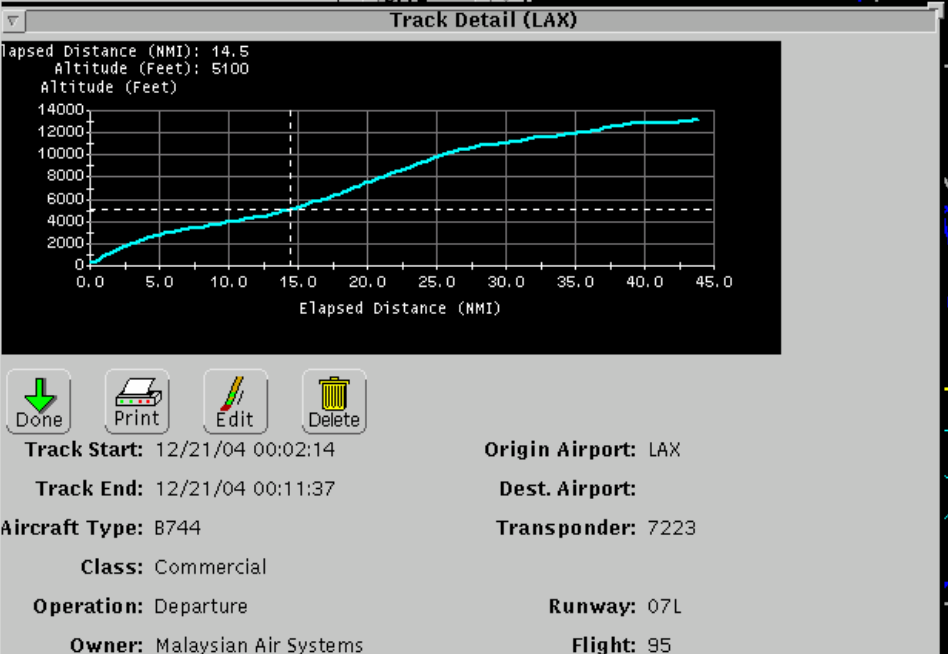

Query Track

Done Query Print Merge Export

Date/Time Range:

Start Date/Time: 12/20/04 23:40:00

End Date/Time: 12/21/04 00:45:00

Flight Data: All Flight Strip Info No Flight Strip

Find: All Transponder Tail Number

Flight Type: Find All Gate Check: ☒

☒ Departures ☐ Arrivals

☐ Locals ☐ Overflights

Airline: ☒ Find All Aircraft: ☐ Find

B762
B763
B767
B772