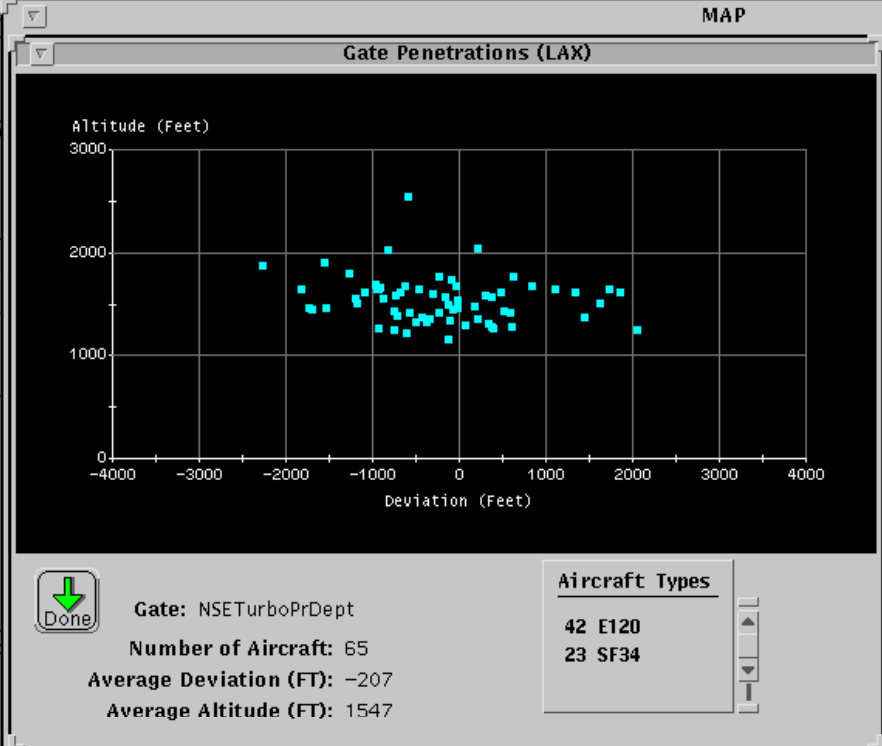

Query Trac

Done Query Print Merge Export

Date/Time Range:

Start Date/Time: 12 /27 /04 06 :00 :00

End Date/Time: 12 /27 /04 23 :59 :59

Flight Data: All Flight Strip Info No Flight Strip

Find: All Transponder Tail Number

Flight Type: ☐ Find All

☒ Departures ☐ Arrivals

☐ Locals ☐ Overflights

Gate Check: ☒

Airline: ☒ Find All

Aircraft: ☐ Find

- SF34
- SW2
- SW3
- SW4
- T38

Select A/C

☒ Display Tracks

Date	Time	Type	Airline/Flt	Tail #	Aircraft
12/27/04	09:53	Departure	SKW6129	SKW6129	E120
12/27/04	09:58	Departure	SKW6153	SKW6153	E120
12/27/04	09:59	Departure	EGF101	EGF101	SF34
12/27/04	10:07	Departure	EGF041	EGF041	SF34
12/27/04	10:11	Departure	SKW6081	SKW6081	E120
12/27/04	10:11	Departure	EGF001	EGF001	SF34
12/27/04	10:44	Departure	EGF025	EGF025	SF34
12/27/04	11:08	Departure	SKW6107	SKW6107	E120
12/27/04	11:12	Departure	SKW6039	SKW6039	E120
12/27/04	11:37	Departure	EGF013	EGF013	SF34

Number of items found by query: 66

Select line to display track information