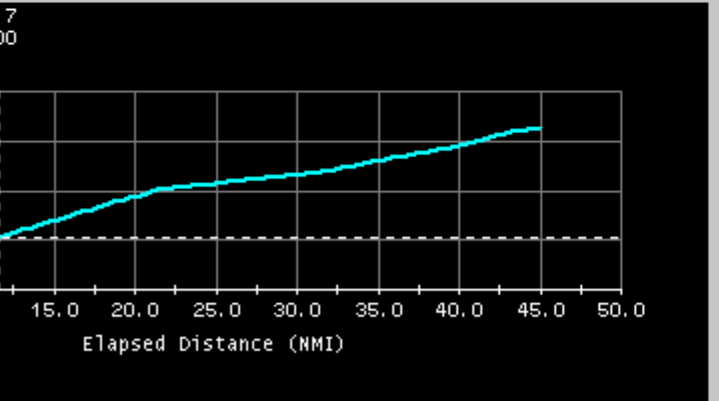

Overflights

Aircraft: Find

B762

B763

B767

B772

Track Detail (LAX)

04 00:11:00