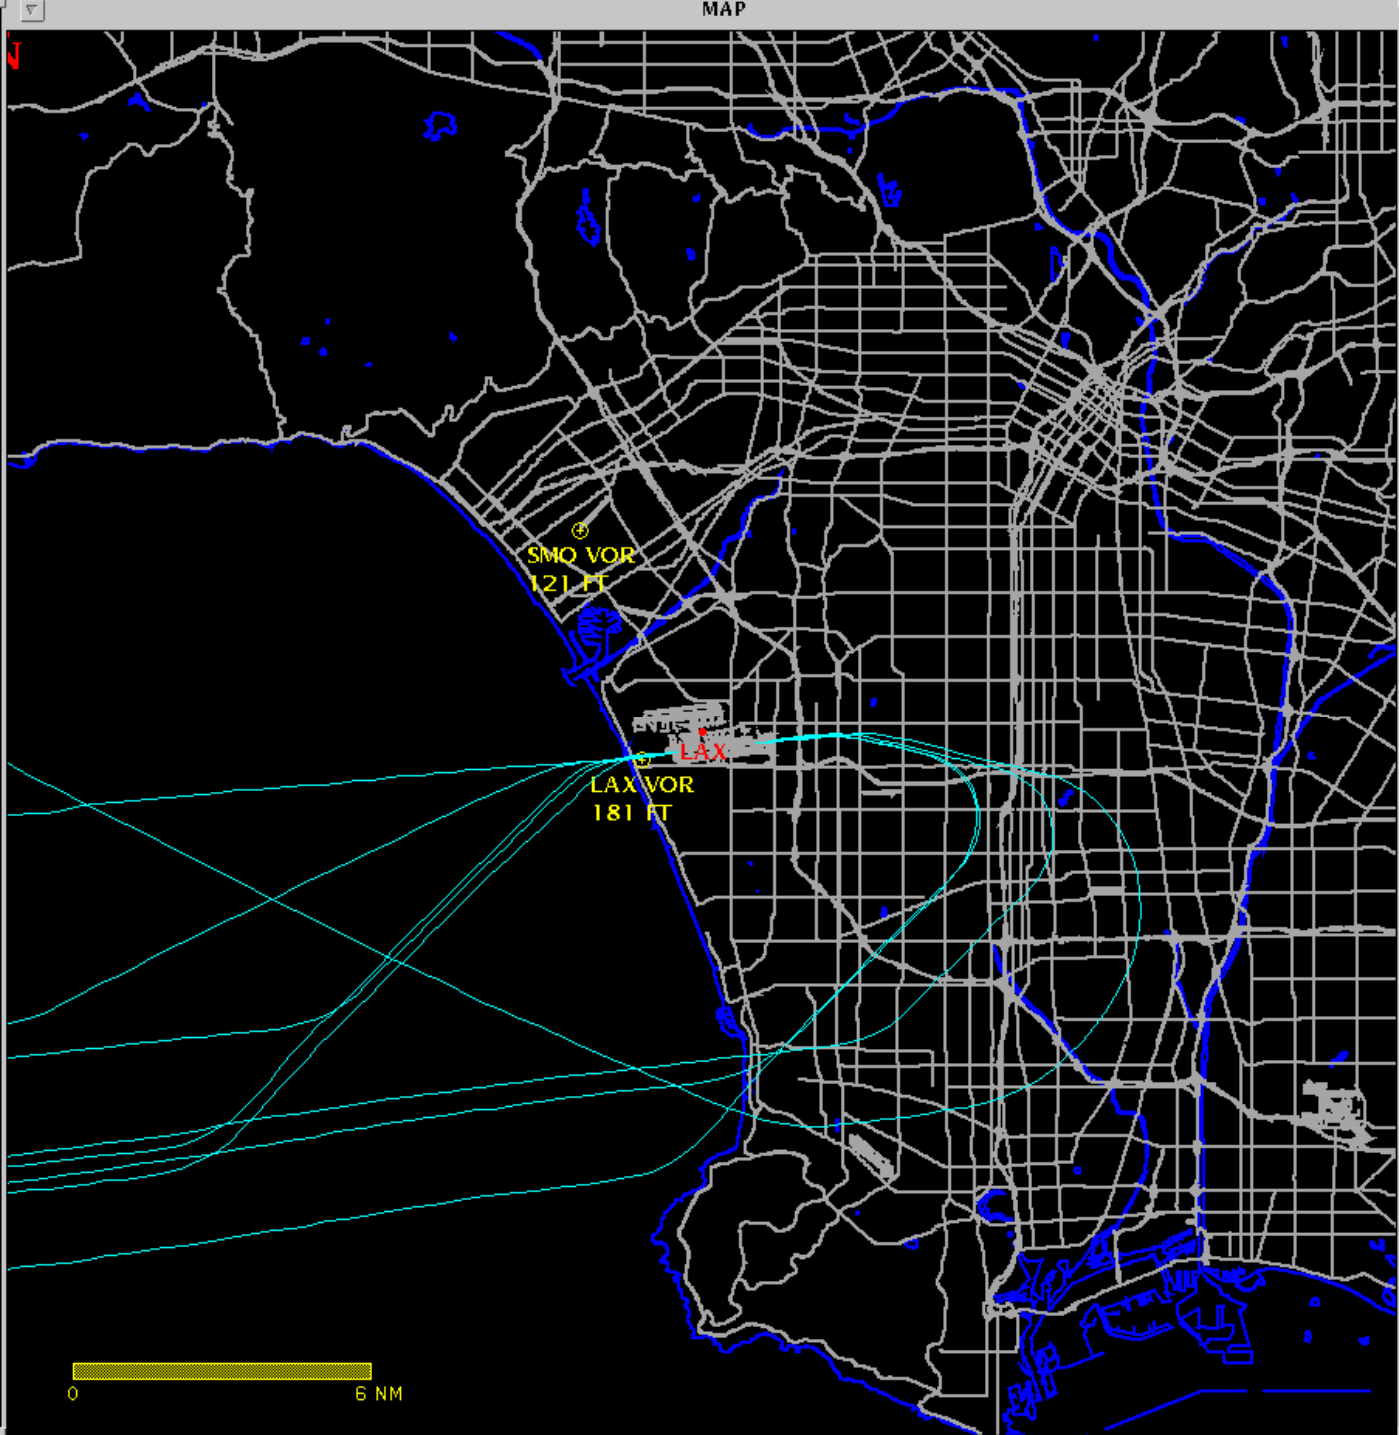

Date/Time Range:

Start Date/Time: 12 /20 /04 23 :40 :00

End Date/Time: 12 /21 /04 00 :45 :00

Flight Data: ☐ All ☐ Flight Strip Info ☐ No Flight Strip

Find: ☐ All ☐ Transponder ☐ Tail Number

Flight Type: ☐ Find All

☒ Departures ☐ Arrivals

☐ Locals ☐ Overflights

Gate Check: ☒

Airline: ☒ Find All

Aircraft: ☐ Fir

- B762
- B763
- B767
- B772
- B777

Select A/C ▾

☒ Display Tracks

Date	Time	Type	Airline/Flt Tail #	Aircraft
12/20/04	23:44	Departure	CPA883	B744
12/20/04	23:53	Departure	CSN328	B772
12/20/04	23:55	Departure	CAL1007	B744
12/21/04	00:00	Departure	QFA94	B744
12/21/04	00:02	Departure	MAS95	B744
12/21/04	00:11	Departure	SIA029	B772
12/21/04	00:15	Departure	QFA108	B744
12/21/04	00:33	Departure	KAL012	B744
12/21/04	00:41	Departure	CPA881	B744

Number of items found by query: 9

Select line to display track information