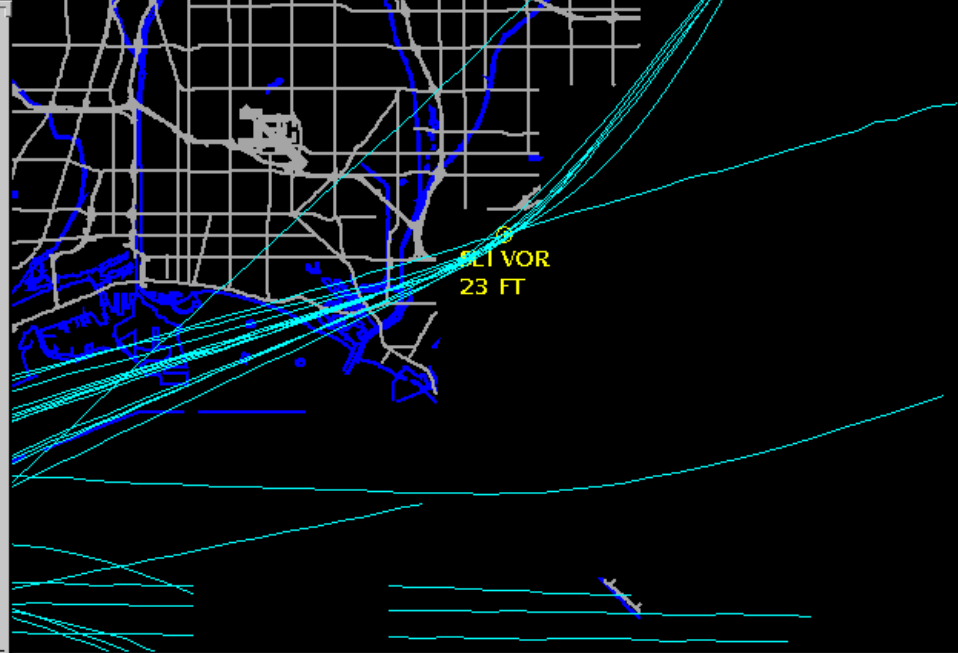

Track Start: 01/10/05 00:15:52 **Origin Airport:** LAX
Track End: 01/10/05 00:25:49 **Dest. Airport:**
Aircraft Type: B772 **Transponder:** 1033
Class: Commercial
Operation: Departure **Runway:** 07L
Owner: Singapore Airlines **Flight:** 029