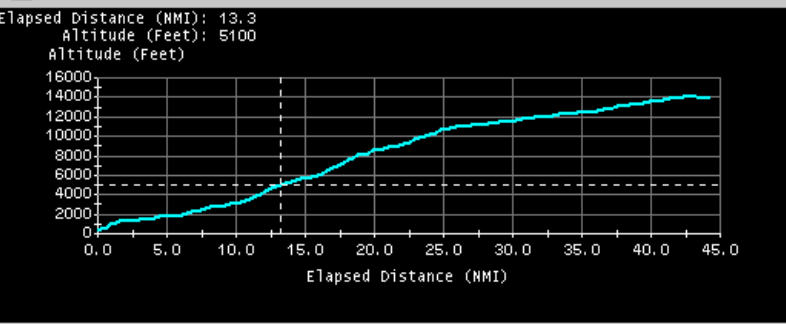

Track Detail (LAX)