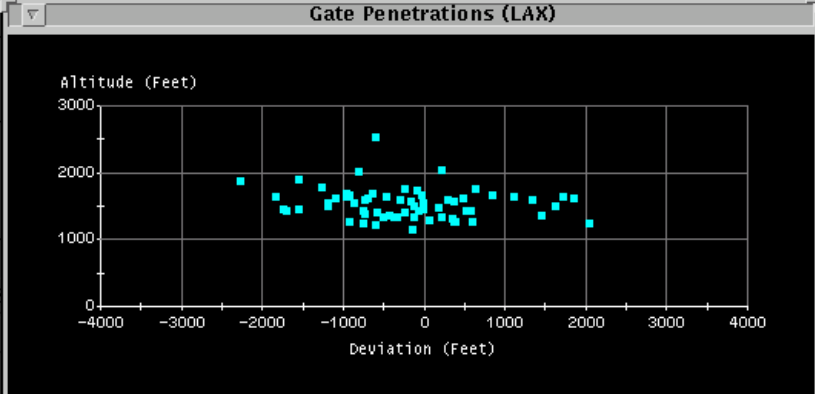

Query

Date/Time Range:
Start Date/Time: 12 /27 /04 06 :00 :00
End Date/Time: 12 /27 /04 23 :59 :59

Flight Data: All Flight Strip Info No Flight S
Find: All Transponder Tail Number

Flight Type: ☐ Find All
☒ Departures ☐ Arrivals
☐ Locals ☐ Overflights

Gate Check:

Gate: NSETurboPrDept
Number of Aircraft: 65
Average Deviation (FT): -207
Average Altitude (FT): 1547

Aircraft Types

- 42 E120
- 23 SF34

Airline: ☒ Find All

Aircraft: ☐ Find

1. SF34
   - SW2
   - SW3
   - SW4
   - T38
2. Select A/C

☒ Display Tracks

Date	Time	Type	Airline/Flt Tail #	Aircraft
12/27/04	09:53	Departure	SKW6129	E120
12/27/04	09:58	Departure	SKW6153	E120
12/27/04	09:59	Departure	EGF101	SF34
12/27/04	10:07	Departure	EGF041	SF34
12/27/04	10:11	Departure	SKW6081	E120
12/27/04	10:11	Departure	EGF001	SF34
12/27/04	10:44	Departure	EGF025	SF34
12/27/04	11:08	Departure	SKW6107	E120
12/27/04	11:12	Departure	SKW6039	E120
12/27/04	11:37	Departure	EGF013	SF34

Number of items found by query: 66
Select line to display track information