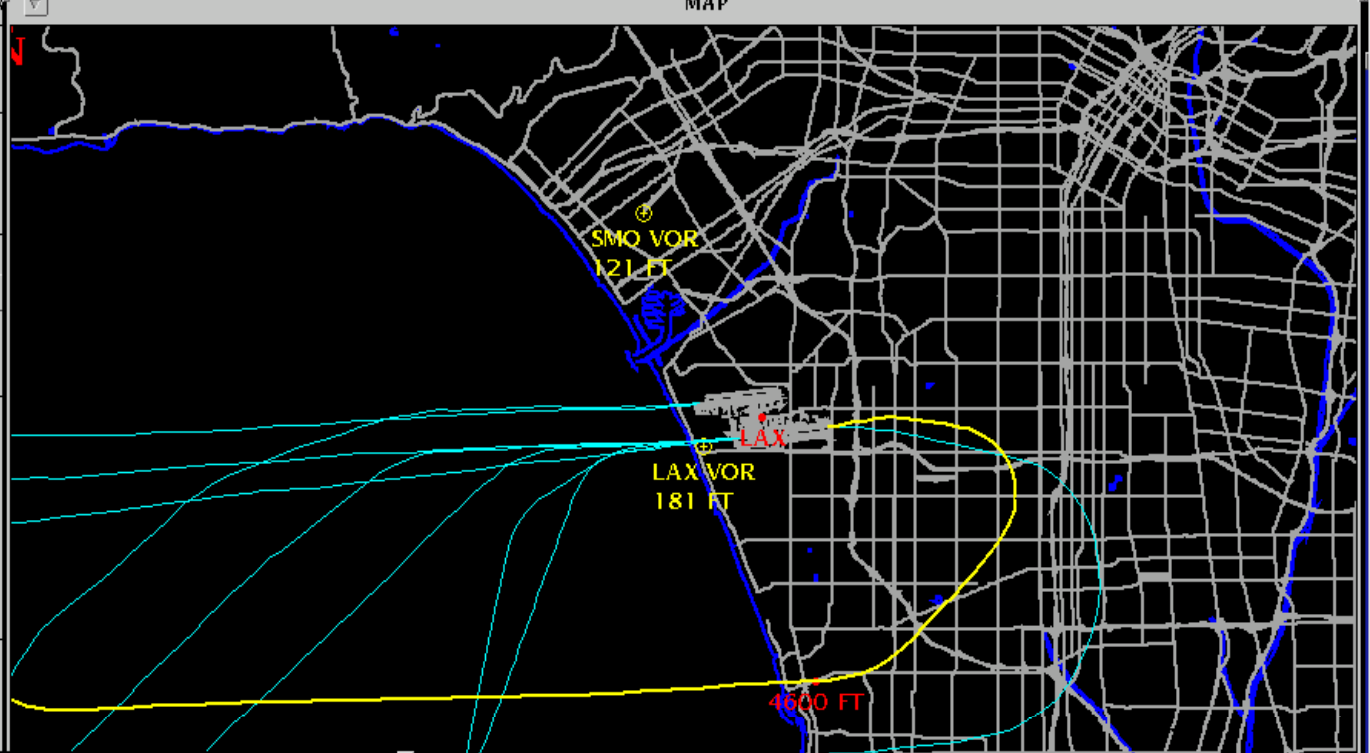

Query Track

Date/Time Range:

Start Date/Time: 01 / 09 / 05 23 :20 :00
End Date/Time: 01 / 10 / 05 00 :30 :00

Flight Data:

Find:

Flight Type: ☐ Find All
☒ Departures ☐ Arrivals
☐ Locals ☐ Overflights

Gate Check: ☒ F

Airline: ☒ Find All

Aircraft: ☐ Find
B744
B747