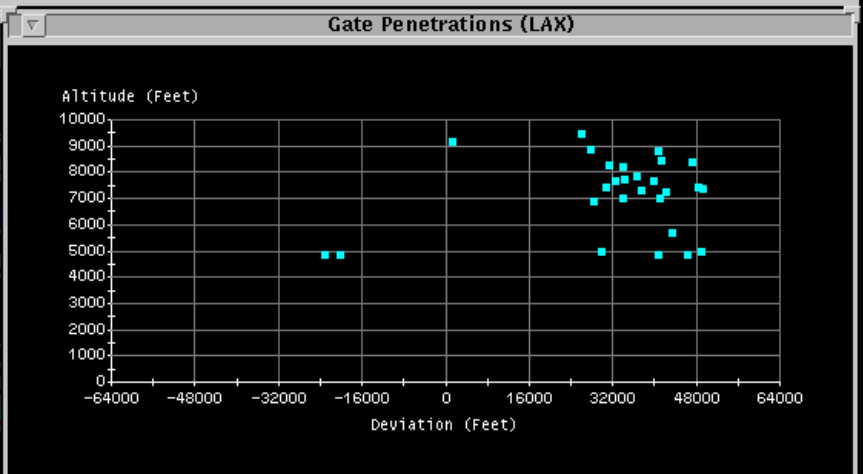

Query Tracks

Date/Time Range:
Start Date/Time: 10 / 22 / 04 00 :00 :00
End Date/Time: 10 / 22 / 04 23 :59 :59

Flight Data: All Flight Strip Info No Flight Strip Info
Find: All Transponder Tail Number

Flight Type: ☐ Find All
☒ Departures ☐ Arrivals
☐ Locals ☐ Overflights

Gate Check: ☐ Find
Penetrated Gate:
Palos Verdes
Peninsula Dept
Playa del Rey

Airline: ☒ Find All
Aircraft: ☐ Find All

SF34
SW2
SW3
SW4
T38

Select A/C ▾

☒ Display Tracks

Date	Time	Type	Airline/Flt	Tail #	Aircraft	T
10/22/04	00:56	Departure	AMF825		SW4	1
10/22/04	02:31	Departure	AMF815		SW4	1
10/22/04	06:27	Departure	SKW6160		E120	4
10/22/04	06:34	Departure	SKW6098		E120	4
10/22/04	06:49	Departure	EGF063		SF34	4
10/22/04	07:30	Departure	SKW6167		E120	4
10/22/04	07:35	Departure	SKW6069		E120	4
10/22/04	07:41	Departure	EGF065		SF34	4
10/22/04	08:13	Departure	SKW6161		E120	4
10/22/04	08:19	Departure	EGF067		SF34	4

Number of items found by query: 78
Select line to display track information

MAP