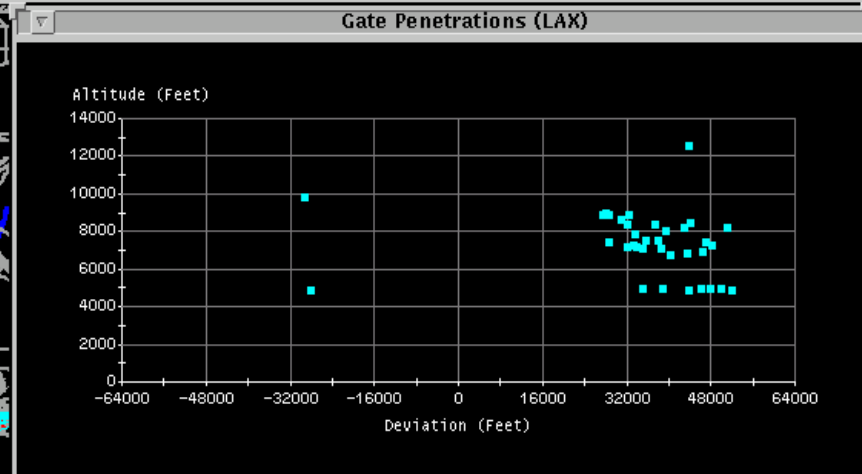

Date/Time Range:
Start Date/Time: 10/18/04 00:00:00
End Date/Time: 10/18/04 23:59:59

Flight Data:
Find:

Flight Type: ☐ Find All
☒ Departures ☐ Arrivals
☐ Locals ☐ Overflights

Gate Check: ☐ Find All
Penetrated Gate:
Palos Verdes
Peninsula Dept
Playa del Rey

Airline: ☒ Find All

Aircraft: ☐ Find All
SF34
SW2
SW3
SW4
T38
Select A/C

☒ Display Tracks

Date	Time	Type	Airline/Flt	Tail #	Aircraft
10/18/04	06:32	Departure	SKW6160	SKW6160	E120
10/18/04	07:06	Departure	EGF063	EGF063	SF34
10/18/04	07:30	Departure	SKW6069	SKW6069	E120
10/18/04	07:32	Departure	SKW6167	SKW6167	E120
10/18/04	07:33	Departure	EGF065	EGF065	SF34
10/18/04	07:36	Departure	SKW6098	SKW6098	E120
10/18/04	08:18	Departure	EGF067	EGF067	SF34
10/18/04	08:20	Departure	SKW6161	SKW6161	E120
10/18/04	08:42	Departure	SKW6046	SKW6046	E120
10/18/04	08:48	Departure	SKW6099	SKW6099	E120

Number of items found by query: 78
Select line to display track information

Gate: Palos Verdes
Number of Aircraft: 35
Average Deviation (FT): 35292
Average Altitude (FT): 7381

Aircraft Types
2 BE20
22 E120
11 SF34