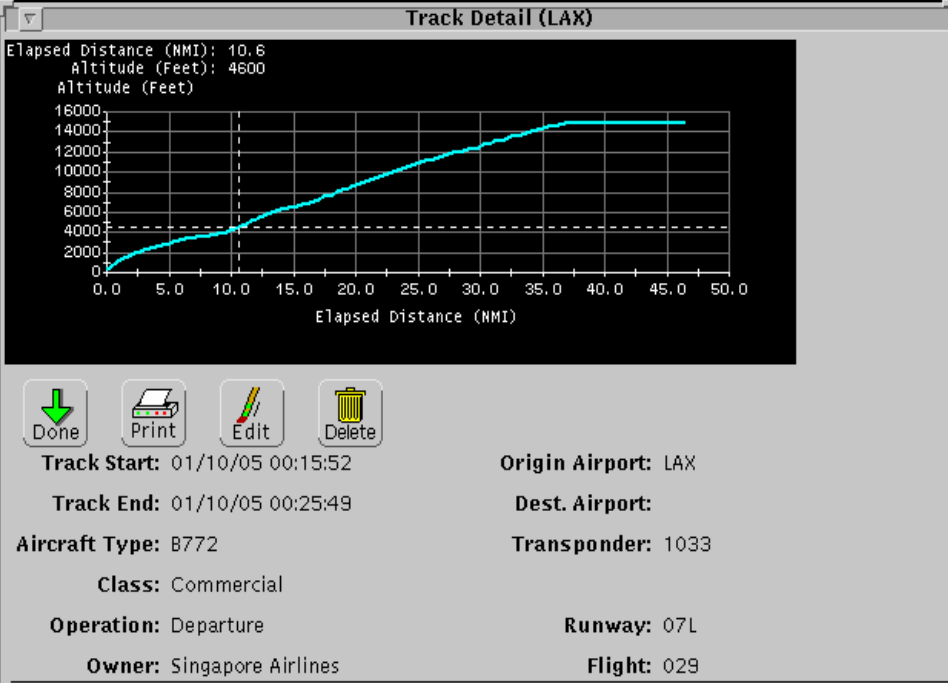

Query Track

Date/Time Range:

Start Date/Time: 01 / 09 / 05 23 :20 :00
End Date/Time: 01 / 10 / 05 00 :30 :00

Flight Data:

Find:

Flight Type: ☐ Find All
☒ Departures ☐ Arrivals
☐ Locals ☐ Overflights

Gate Check: ☒ F

Airline: ☒ Find All

Aircraft: ☐ Find
B744
B747