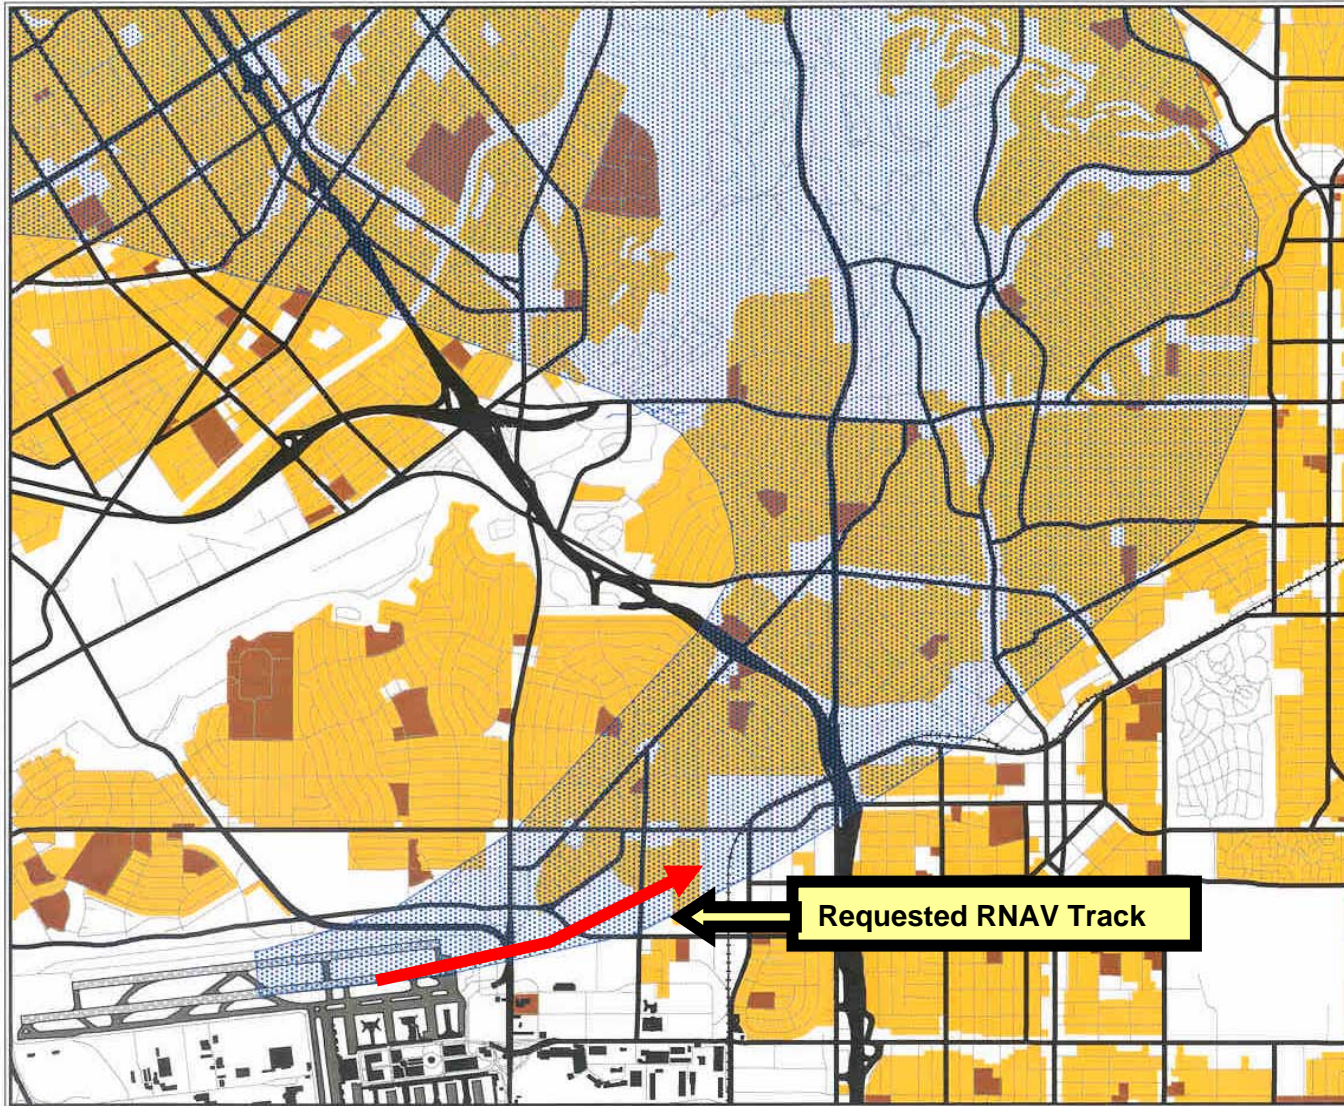

Torbo Props Departing North Complex to the East

SCAG Land Use

-  Residential
-  School, Church, Hospital
-  Compatible

0.5 0 0.5 Miles

Northern Sector Overflight Analysis

Torbo Props Departing North Complex to the East