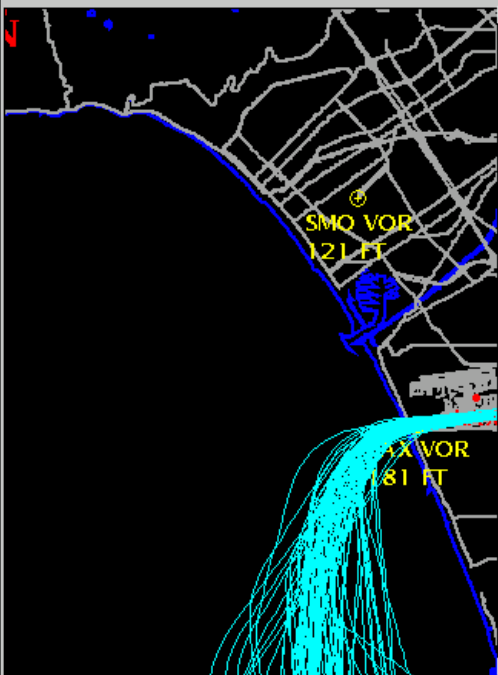

Query Tracks

Date/Time Range:
Start Date/Time: 10 / 22 / 04 00 :00 :00
End Date/Time: 10 / 22 / 04 23 :59 :59

Flight Data: All Flight Strip Info No Flight Strip Info
Find: All Transponder Tail Number

Flight Type: ☐ Find All
☒ Departures ☐ Arrivals
☐ Locals ☐ Overflights

Gate Check: ☐ Find
Penetrated Gate:
Palos Verdes
Peninsula Dept
Playa del Rey

Airline: ☒ Find All
Aircraft: ☐ Find All

SF34
SW2
SW3
SW4
T38

Select A/C ▾

☒ Display Tracks

Date	Time	Type	Airline/Flt	Tail #	Aircraft	T
10/22/04	00:56	Departure	AMF825		SW4	1
10/22/04	02:31	Departure	AMF815		SW4	1
10/22/04	06:27	Departure	SKW6160		E120	4
10/22/04	06:34	Departure	SKW6098		E120	4
10/22/04	06:49	Departure	EGF063		SF34	4
10/22/04	07:30	Departure	SKW6167		E120	4
10/22/04	07:35	Departure	SKW6069		E120	4
10/22/04	07:41	Departure	EGF065		SF34	4
10/22/04	08:13	Departure	SKW6161		E120	4
10/22/04	08:19	Departure	EGF067		SF34	4

Number of items found by query: 78
Select line to display track information

MAP