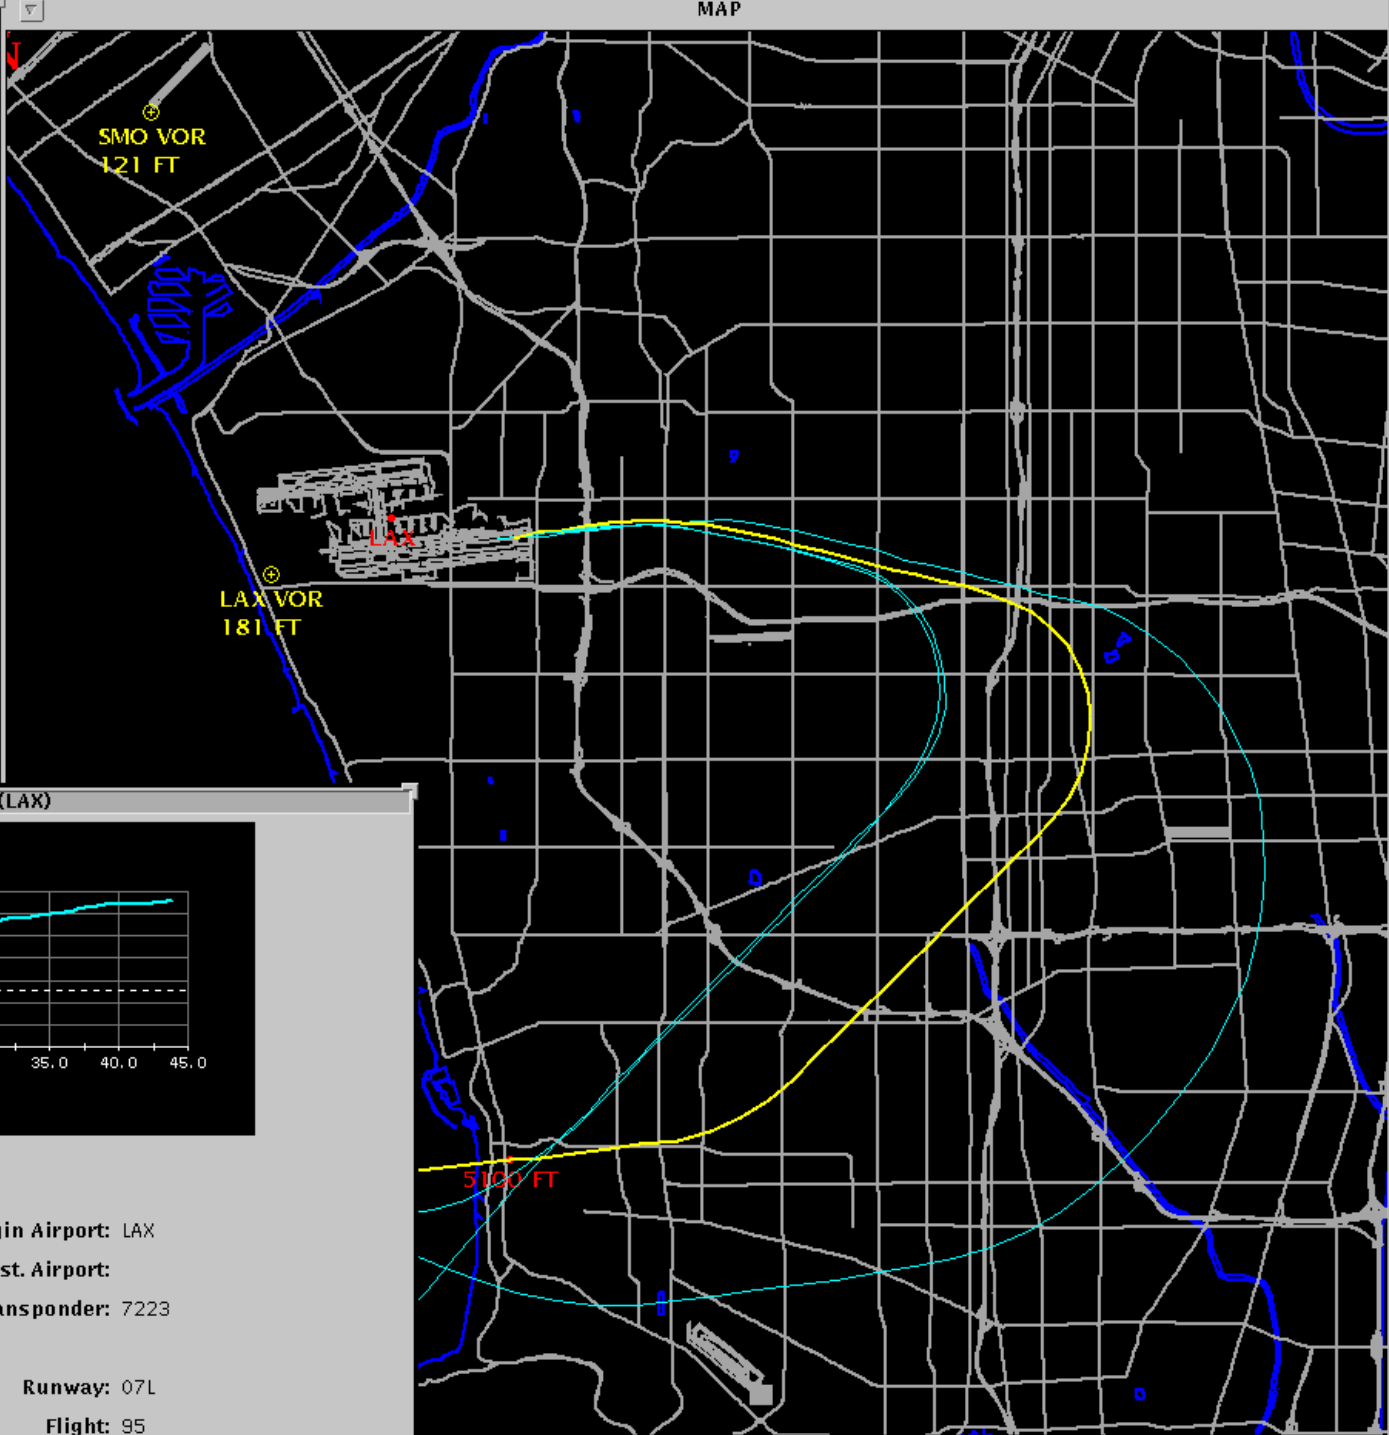

Query Track

Done Query Print Merge Export

Date/Time Range:

Start Date/Time: 12/20/04 23:40:00

End Date/Time: 12/21/04 00:45:00

Flight Data: All Flight Strip Info No Flight Strip

Find: All Transponder Tail Number

Flight Type: Find All Gate Check: ☒

☒ Departures ☐ Arrivals

☐ Locals ☐ Overflights

Airline: ☒ Find All Aircraft: ☐ Find

B762
B763
B767
B772