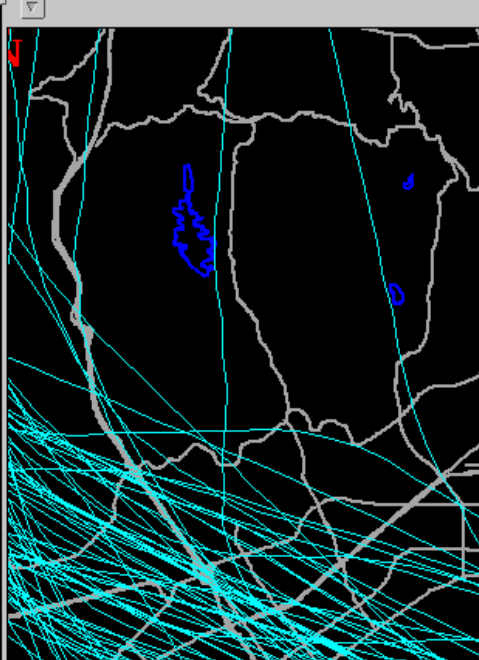

Date/Time Range:

Start Date/Time: 12 /27 /04 06 :00 :00

End Date/Time: 12 /27 /04 23 :59 :59

Flight Data:

Find:

Flight Type: ☐ Find All

☒ Departures ☐ Arrivals

☐ Locals ☐ Overflights

Gate Check: ☒

Airline: ☒ Find All

Aircraft: ☒ Find

☒ Display Tracks

Date	Time	Type	Airline/Flt Tail #	Aircraft
12/27/04	07:10	Departure	VFR4773	????
12/27/04	07:15	Departure	UAL4	B752
12/27/04	07:16	Departure	NWA302	B752
12/27/04	07:17	Departure	SKW6079	E120
12/27/04	07:19	Departure	AAL118	B762
12/27/04	07:21	Departure	UAL1296	B744
12/27/04	07:23	Departure	SWA2719	B737
12/27/04	07:25	Departure	AAL582	MD83
12/27/04	07:28	Departure	UAL1480	A320
12/27/04	07:29	Departure	SKW6126	E120

Number of items found by query: 324

Select line to display track information