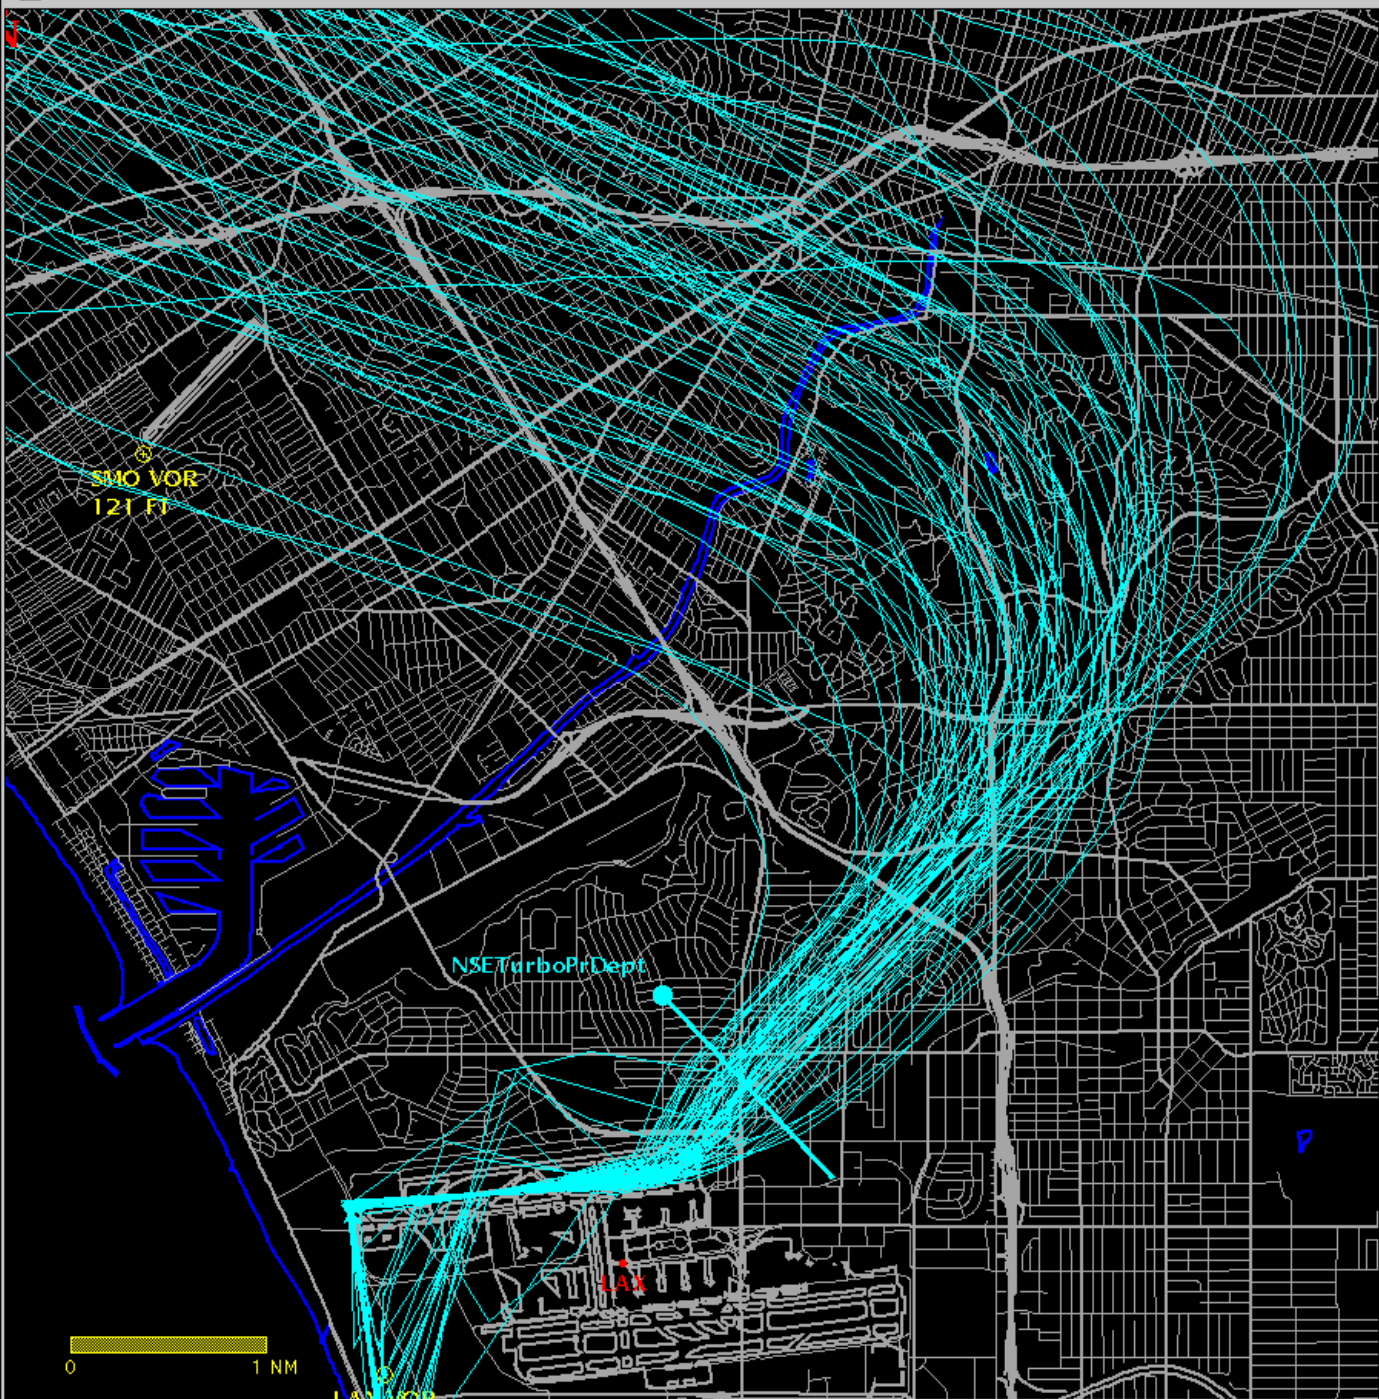

Date/Time Range:

Start Date/Time: 12 / 27 / 04 06 :00 :00

End Date/Time: 12 / 27 / 04 23 :59 :59

Flight Data:

Find:

Flight Type: ☐ Find All

☒ Departures ☐ Arrivals

☐ Locals ☐ Overflights

Gate Check: ☒

Airline: ☒ Find All

Aircraft: ☐ Find

- SF34
- SW2
- SW3
- SW4
- T38

Select A/C

☒ Display Tracks

Date	Time	Type	Airline/Flt Tail #	Aircraft
12/27/04	09:53	Departure	SKW6129	E120
12/27/04	09:58	Departure	SKW6153	E120
12/27/04	09:59	Departure	EGF101	SF34
12/27/04	10:07	Departure	EGF041	SF34
12/27/04	10:11	Departure	SKW6081	E120
12/27/04	10:11	Departure	EGF001	SF34
12/27/04	10:44	Departure	EGF025	SF34
12/27/04	11:08	Departure	SKW6107	E120
12/27/04	11:12	Departure	SKW6039	E120
12/27/04	11:37	Departure	EGF013	SF34

Number of items found by query: 66

Select line to display track information