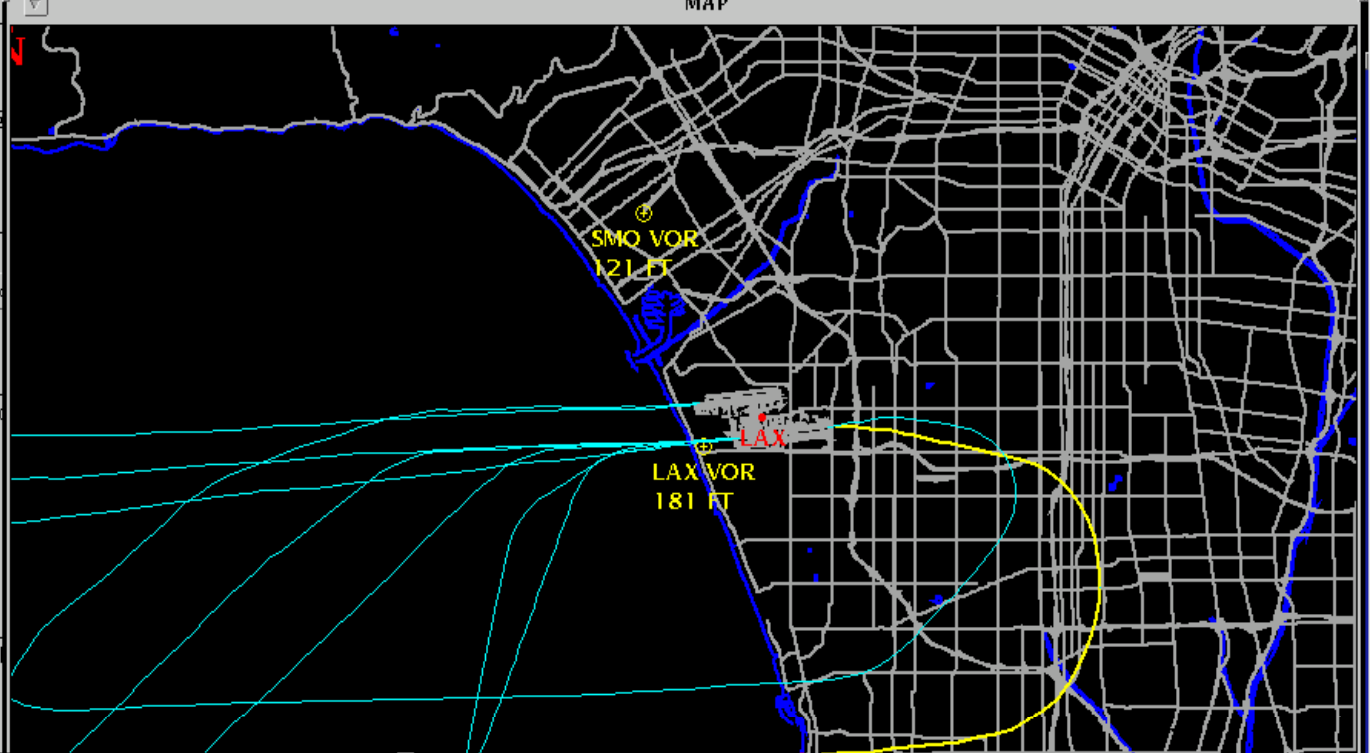

Query Tracks

Done Query Print Merge Export

Date/Time Range:

Start Date/Time: 01/09/05 23:20:00

End Date/Time: 01/10/05 00:30:00

Zone

Flight Data: All Flight Strip Info No Flight Strip Info

Find: All Transponder Tail Number

Flight Type: ☐ Find All ☒ Departures ☐ Arrivals ☐ Locals ☐ Overflights

Gate Check: ☒ Find

Airline: ☒ Find All

Aircraft: ☐ Find All

B744
B747

Done Print Edit Delete

Track Start: 01/09/05 23:20:19

Track End: 01/09/05 23:29:20

Aircraft Type: B744

Class: Commercial

Operation: Departure

Owner: United Airlines

Origin Airport: LAX

Dest. Airport:

Transponder: 2011

Runway: 07L

Flight: 839