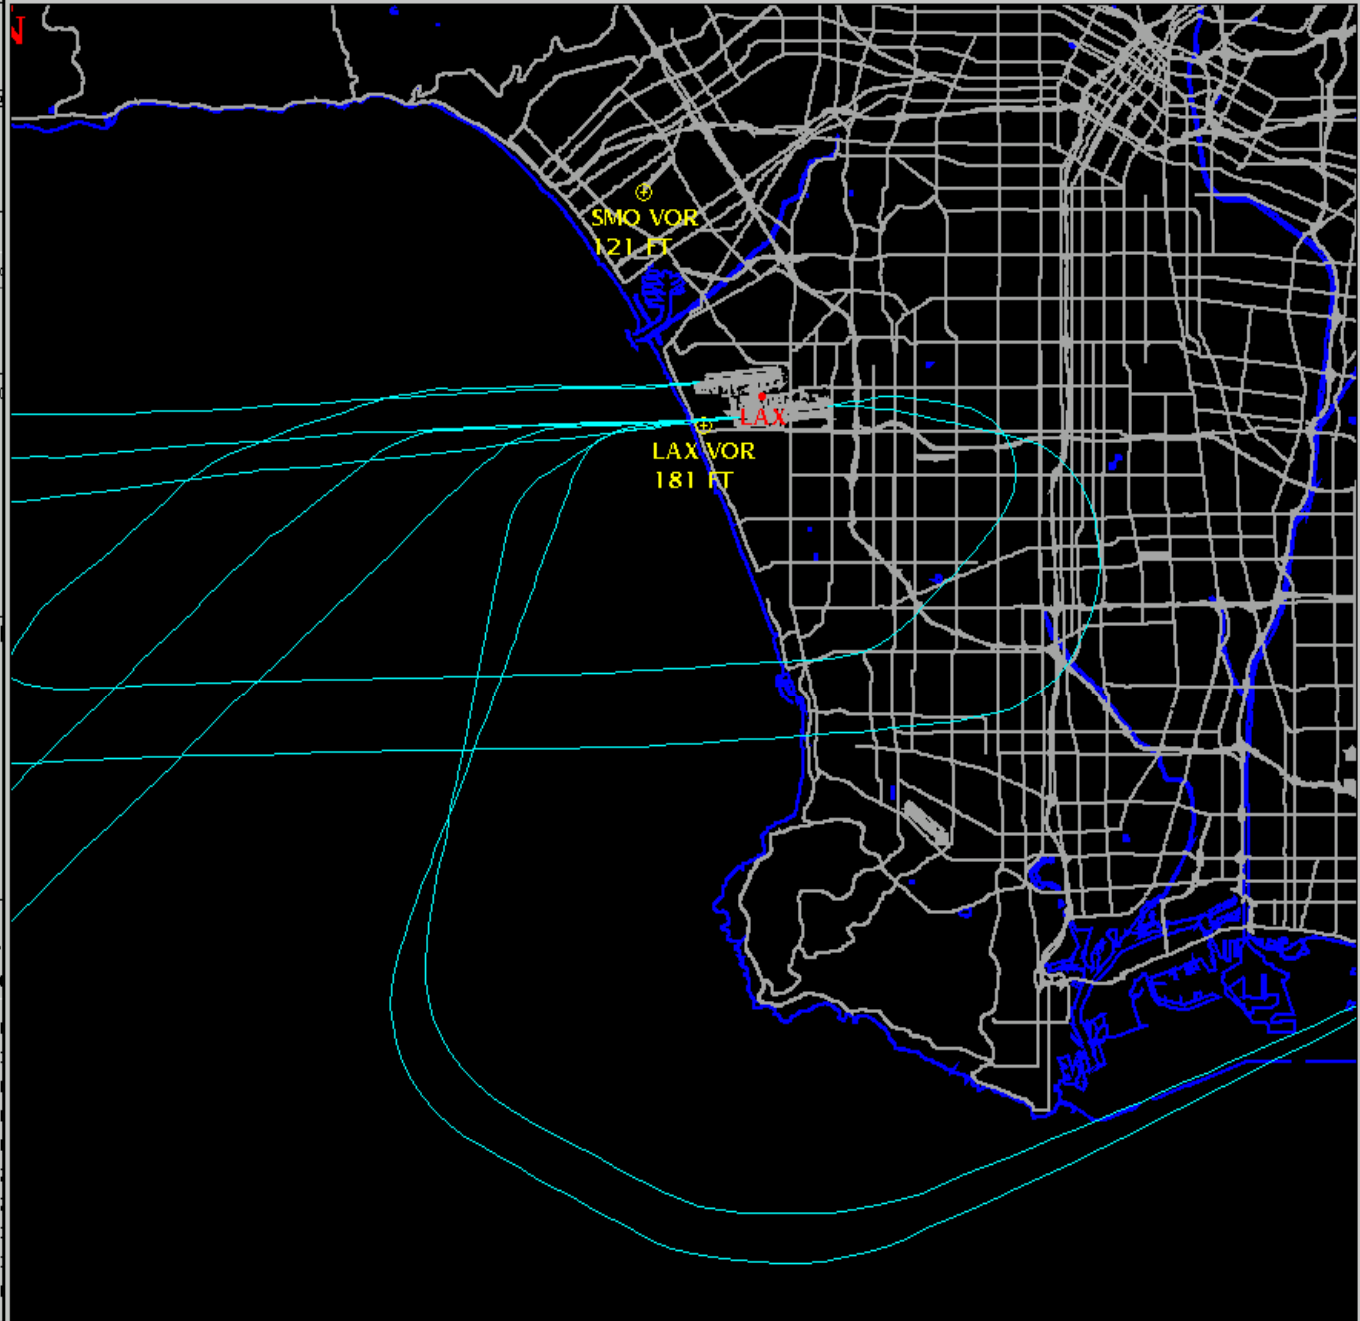

Date/Time Range:

Start Date/Time: 01 / 09 / 05 23 :20 :00

End Date/Time: 01 / 10 / 05 00 :30 :00

Flight Data:

Find:

Flight Type: ☐ Find All

☒ Departures ☐ Arrivals

☐ Locals ☐ Overflights

Gate Check: ☒ Find

Airline: ☒ Find All

Aircraft: ☐ Find All

1. B744
   - B747
   - B74A
   - B74B
   - B74F
2. Select A/C ▾

☒ Display Tracks

Date	Time	Type	Airline/Flt Tail #	Aircraft	Tr
01/09/05	23:20	Departure	UAL839	B744	2
01/09/05	23:28	Departure	CLX771	B744	7
01/09/05	23:30	Departure	FJI811	B744	1
01/09/05	23:30	Departure	AIC136	B744	2
01/09/05	23:41	Departure	QFA12	B744	1
01/09/05	23:45	Departure	KAL016	B772	7
01/09/05	23:55	Departure	QFA94	B744	7
01/10/05	00:04	Departure	CPA883	B744	7
01/10/05	00:12	Departure	CSN328	B772	7
01/10/05	00:15	Departure	SIA029	B772	1

Number of items found by query: 10

Select line to display track information